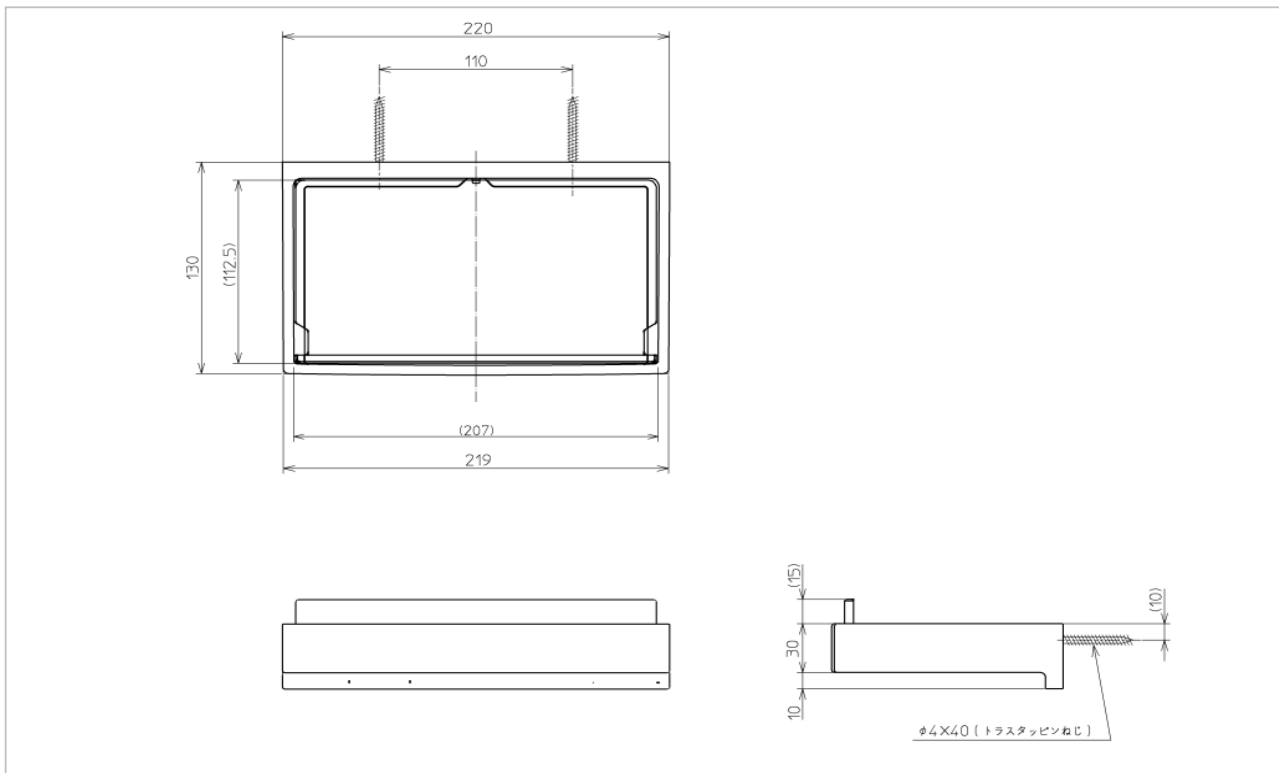

Product Features

Material

Frame : ABS Resin

Plate : AS Resin

Suggestion Fittings & Parts

Remark : We reserve the right to change some parts for suitability.

TOTO (THAILAND) CO.,LTD

Bangkok Office : 598 Q House Ploenjit Building., G floor., Ploenchit Rd., Lumpini, Pathumwan, Bangkok. 10330 Thailand