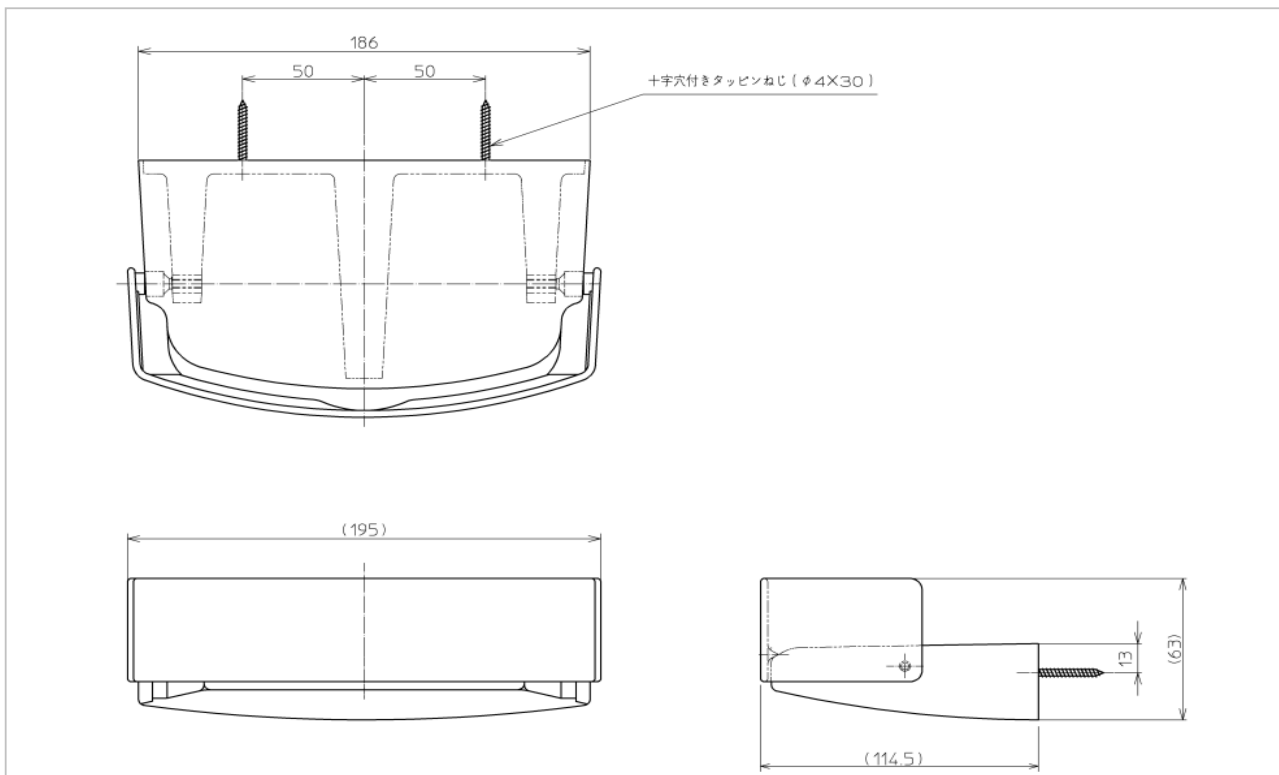

Product Features

Material : ABS Resin

Color : Gray

Suggestion Fittings & Parts

Remark : We reserve the right to change some parts for suitability.

TOTO (THAILAND) CO.,LTD

Bangkok Office : 598 Q House Ploenjit Building., G floor., Ploenchit Rd.,Lumpini, Pathumwan, Bangkok. 10330 Thailand