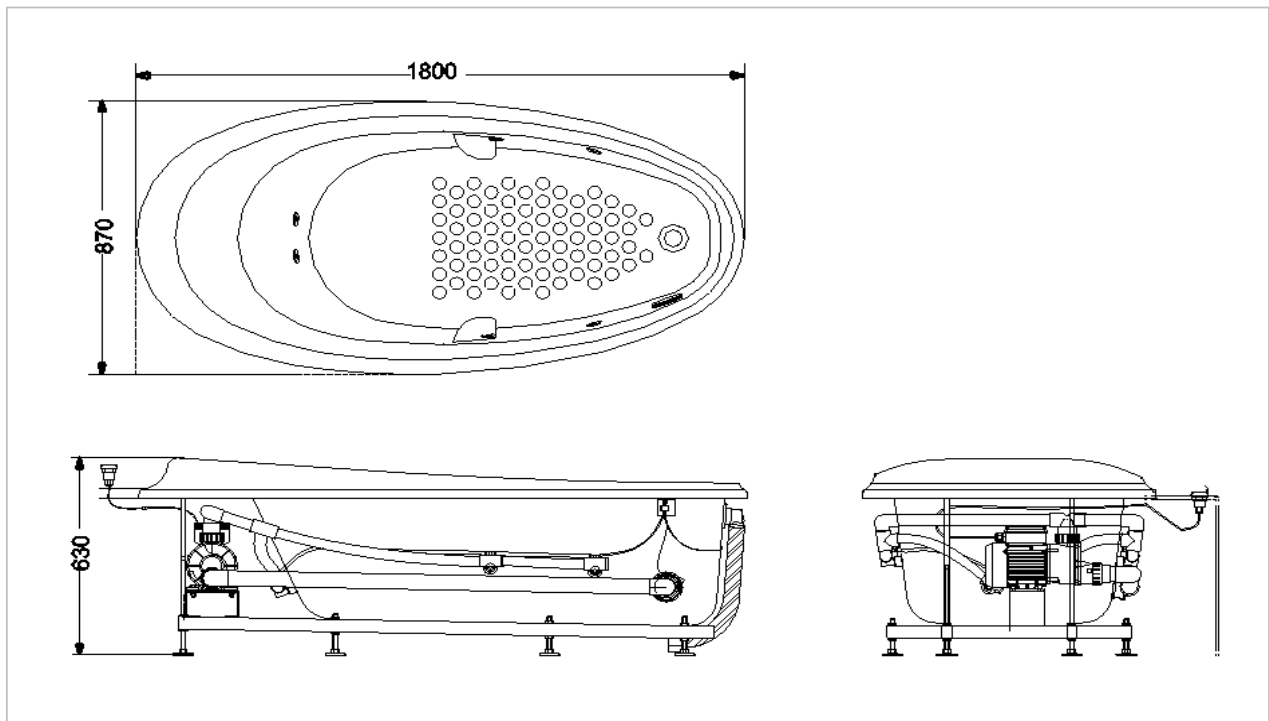

TOTO

BATHTUB

PPYK1810HW

Pearl Acrylic Bathtub

Product Features

SIZE : 1800 x 870 x 630 mm.

Capacity : 209L

Suggestion Fittings & Parts