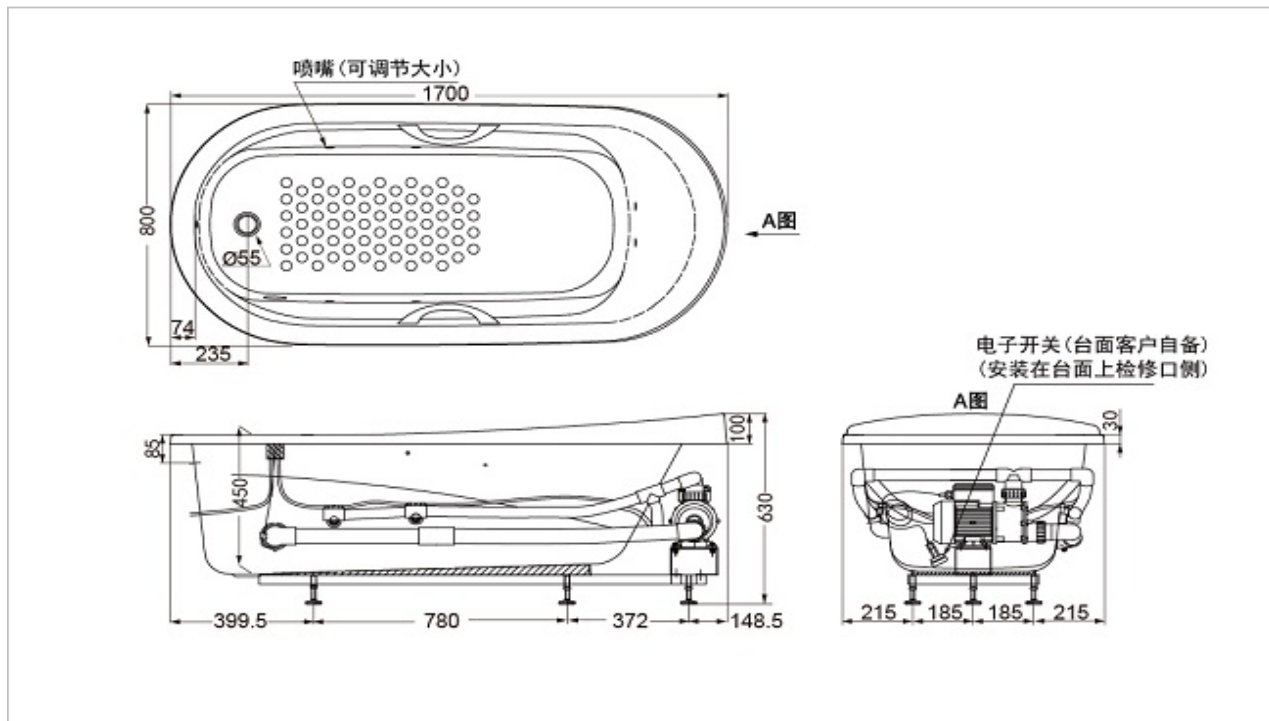

TOTO

BATHTUB

PPYK1770ZL/RHP

Whirlpool Pearl Acrylic Bathtub

Product Features

Model : PPYK1770ZL/RHP

Product Name : Whirlpool Pearl Acrylic Bathtub

Size: w : 1700×d:800×h:630(mm)

Color : Pearl White

PPYK1770ZL/RHP with hand Grip

PPYK1770ZL/RP without hand Grip

Suggestion Fittings & Parts

Remark : We reserve the right to change some parts for suitability.

TOTO (THAILAND) CO.,LTD

Bangkok Office : 598 Q House Ploenjit Building., G floor., Ploenchit Rd.,Lumpini, Pathumwan, Bangkok. 10330 Thailand