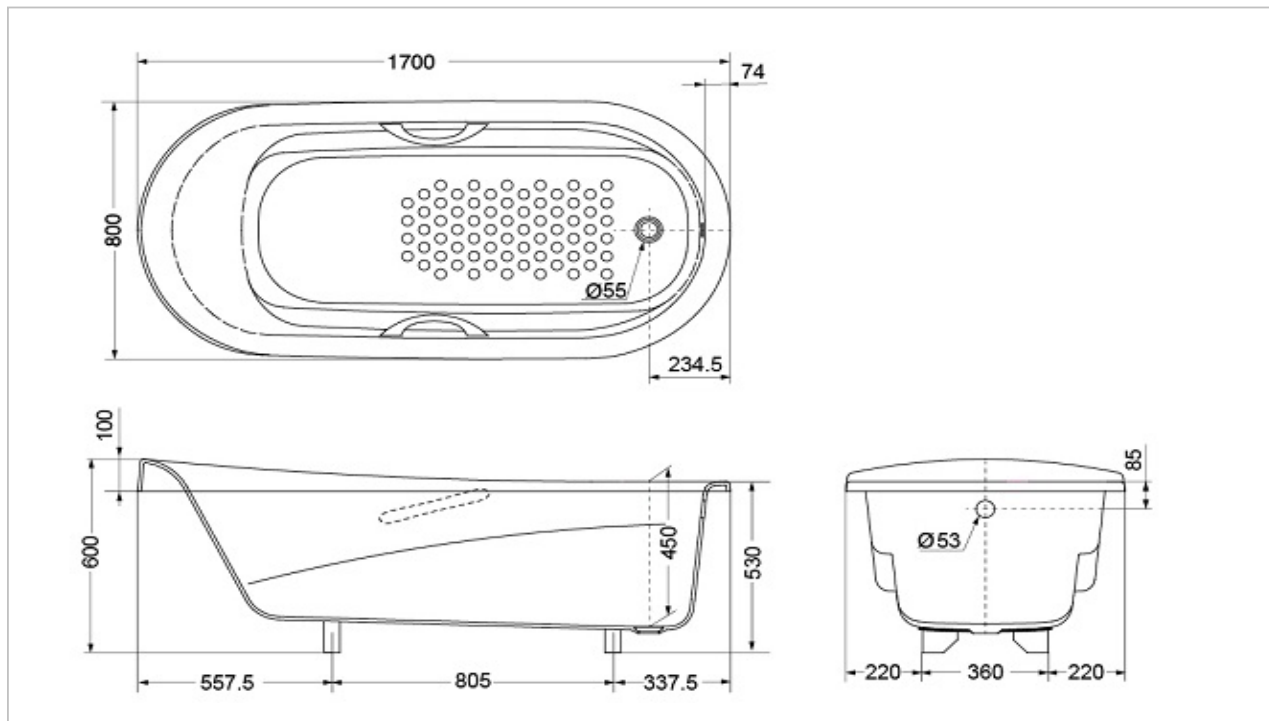

TOTO

BATHTUB

PPY1770HP

Pearl Acrylic Bathtub

Product Features

Model : PPY1770P/HP
Product Name: Pearl Acrylic Bathtub
Size: w:1700×d:800×h:600(mm)
Color: Pearl White
PPY1770HP with hand Grip
PPY1770P without hand Grip