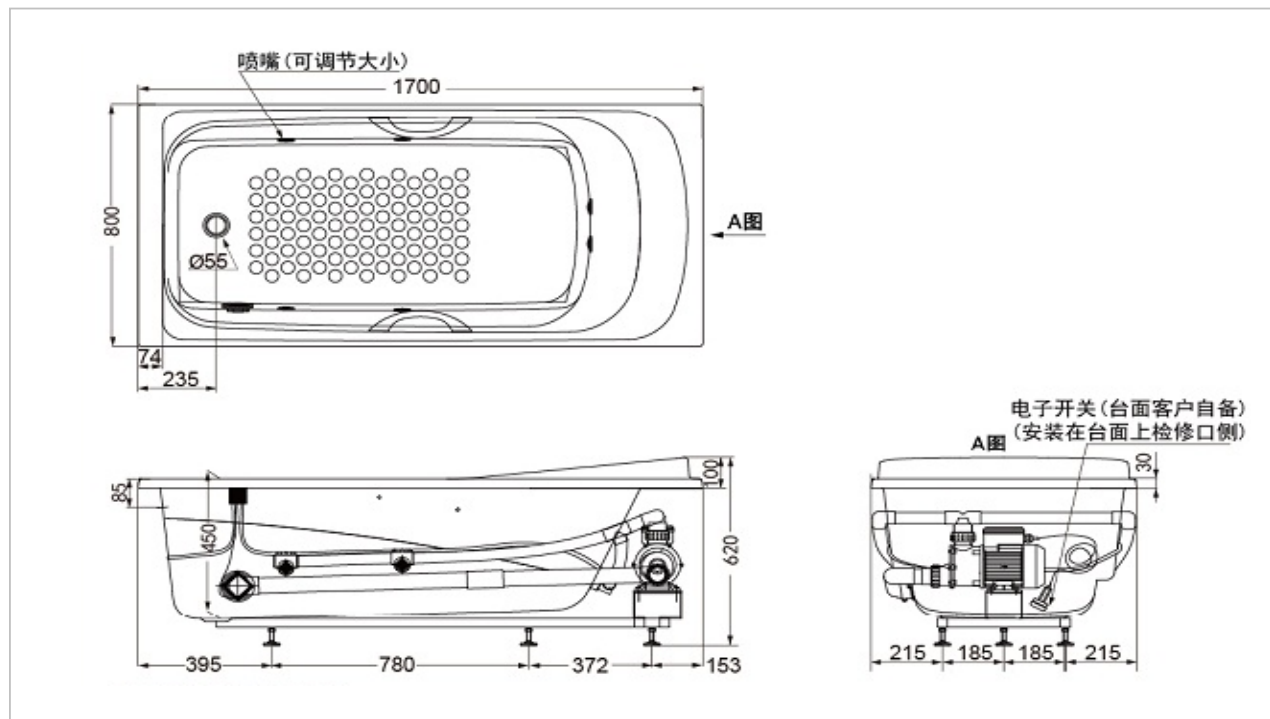

### Product Features

Model: PPYK1760ZL/RHP

Product Name: Whirlpool Pearl Acrylic Bathtub

Size: w:1700×d:800×h:620(mm)

Color : Pearl White

PPYK1760ZL/RHP with hand Grip

PPYK1760ZL/RP without hand Grip