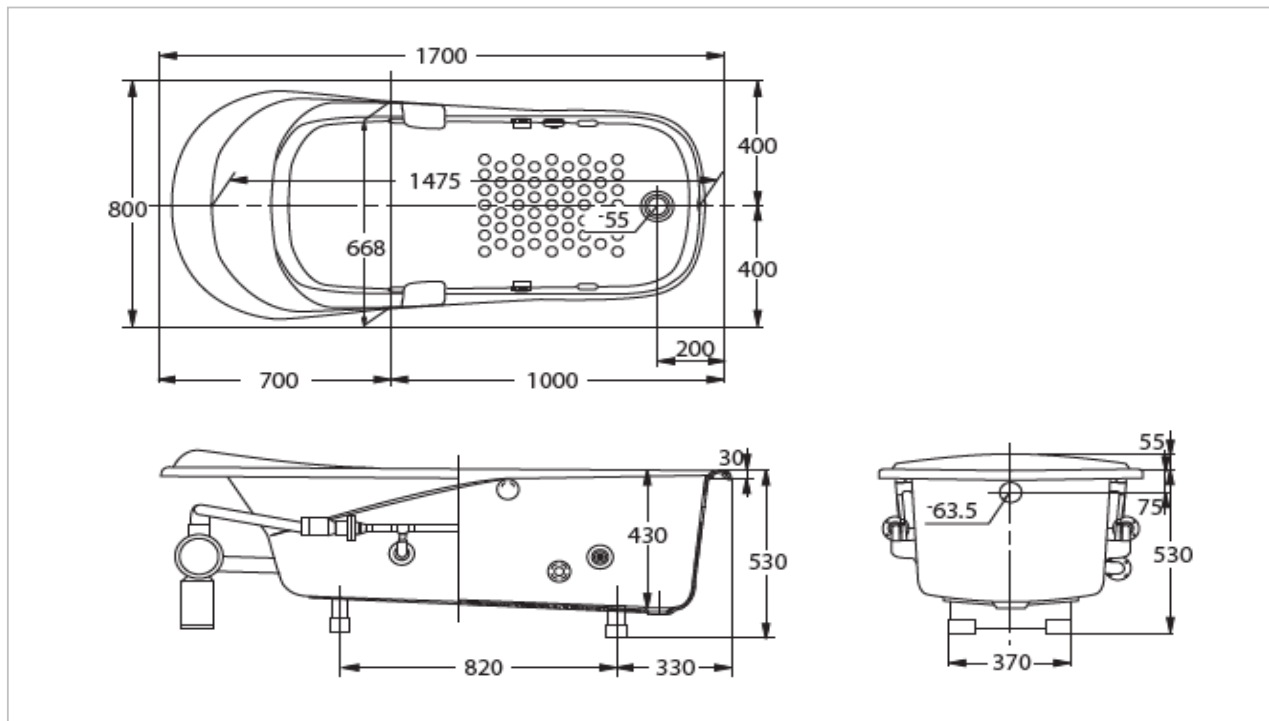

## BATHTUB

### Product Features

Acrylic Bathtub with Hand Grips  
& Air Blow Function  
Size : 1700x800x585 mm