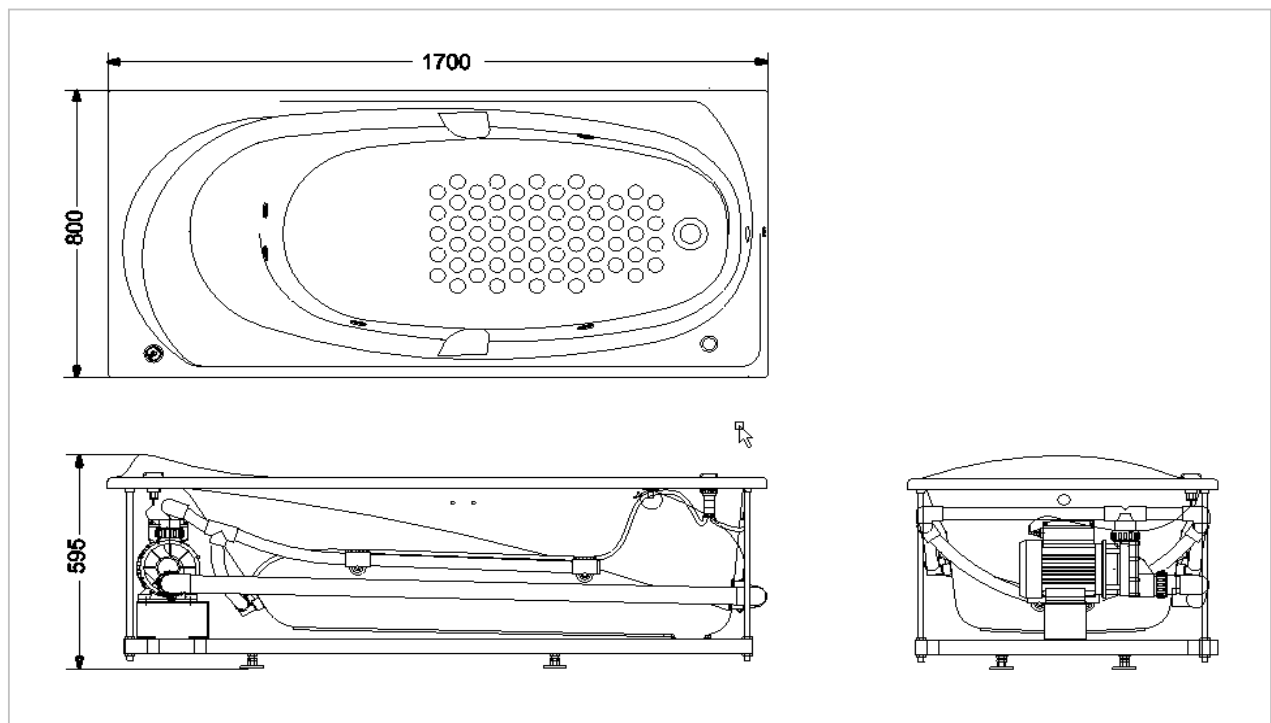

### Product Features

SIZE : 1700 x 850 x 585 mm  
Capacity : 184L