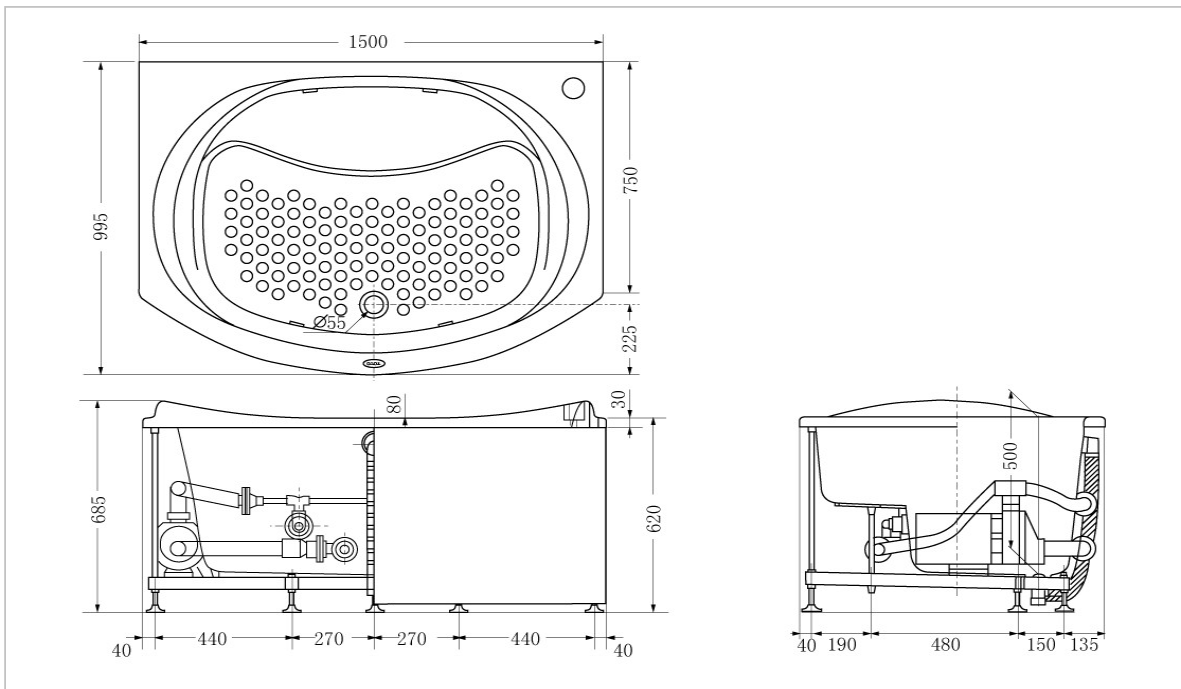

## Product Features

SIZE : 1500 x 995 x 685 mm