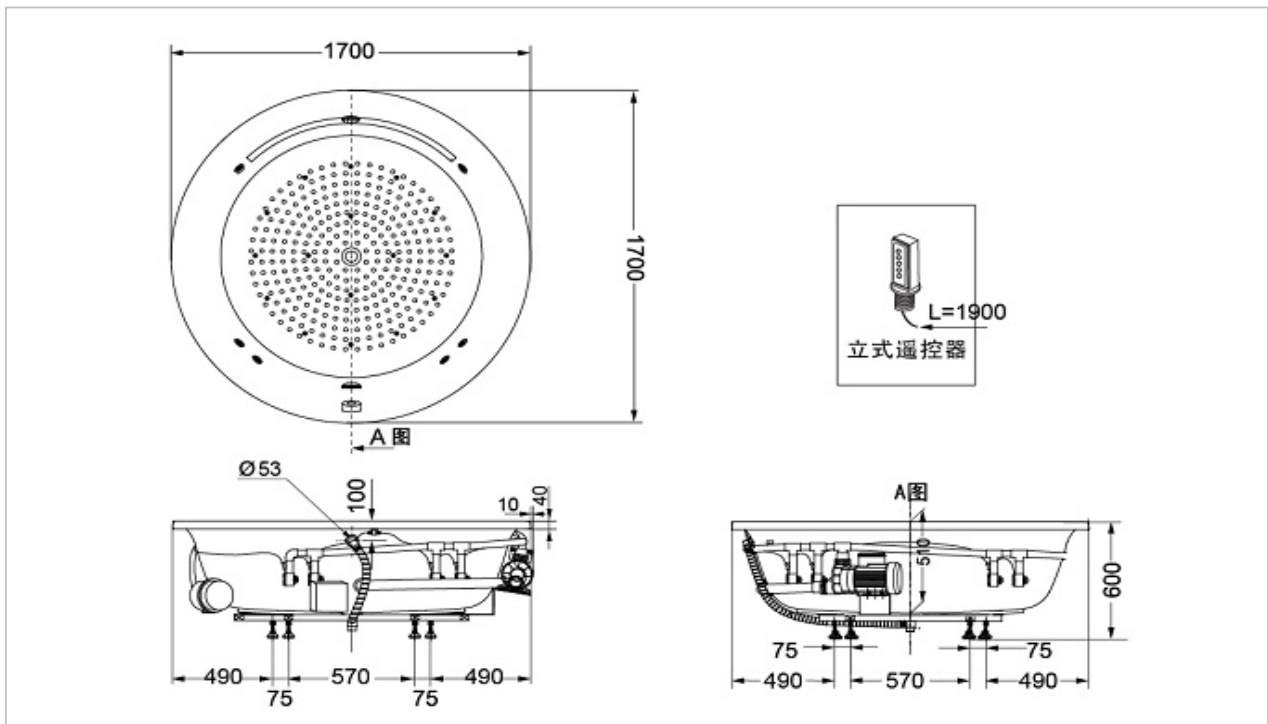

TOTO

BATHTUB

PPYD1720HPWE

Pearl Bathtubs

Product Features

Pearl Bathtub
SIZE : 1700 x 1700 x 600 mm
Capacity : 452L

Suggestion Fittings & Parts

Remark : We reserve the right to change some parts for suitability.