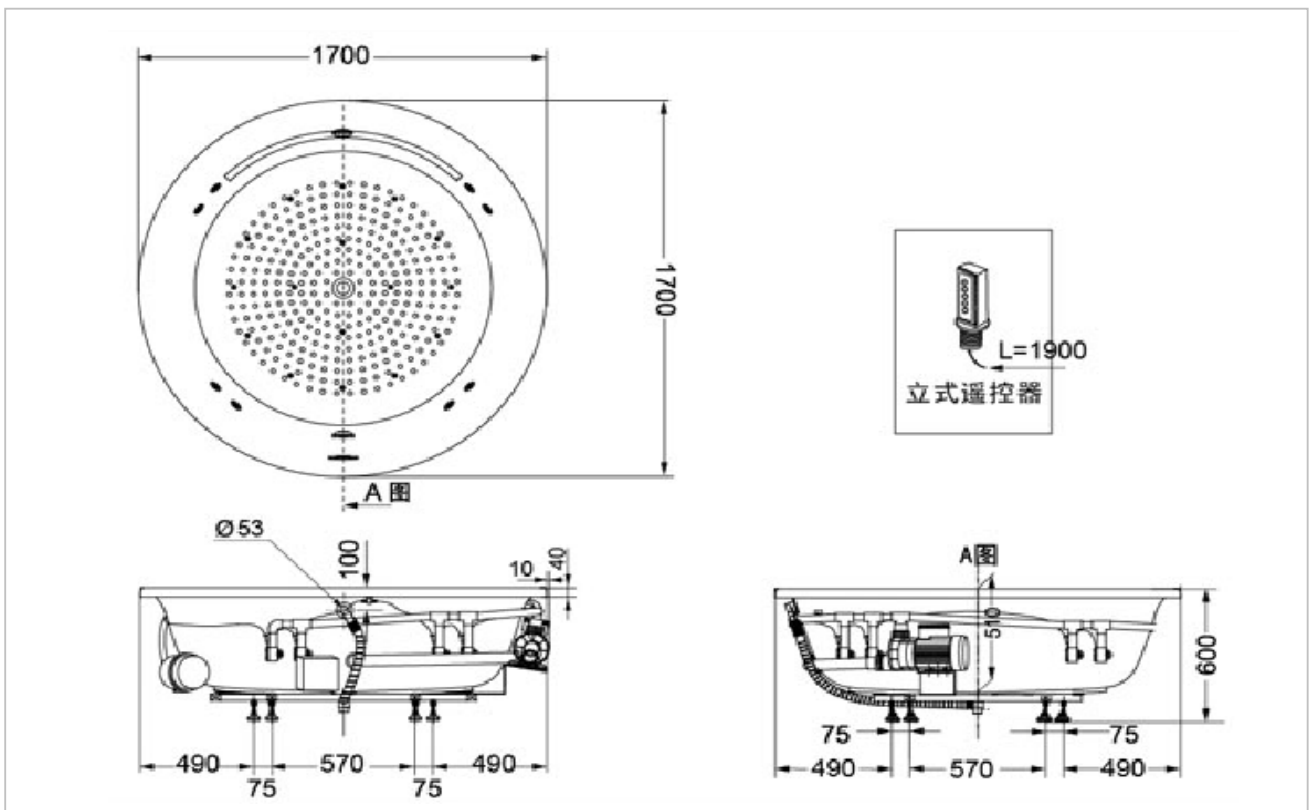

TOTO

BATHTUB

PPYD1720HPTE

PEARL ACRYLIC

Product Features

Pearl Acrylic Bathtub with Hand Grip

Function : Whirlpool & bubble

Size : 1700W x 1700D x 600H mm

Waste Fittings Included

Suggestion Fittings & Parts

Remark : We reserve the right to change some parts for suitability.

TOTO (THAILAND) CO.,LTD
Bangkok Office : G Tower Grand Rama 9,12th Floor, South Wing, 9 Rama IX Road,
Huaykwang Sub-district,Huaykwang District, Bangkok. 10310 Thailand
Tel : +(66)2-117-9520(AUTO) Fax : +(66)2-117-9527
th.toto.com