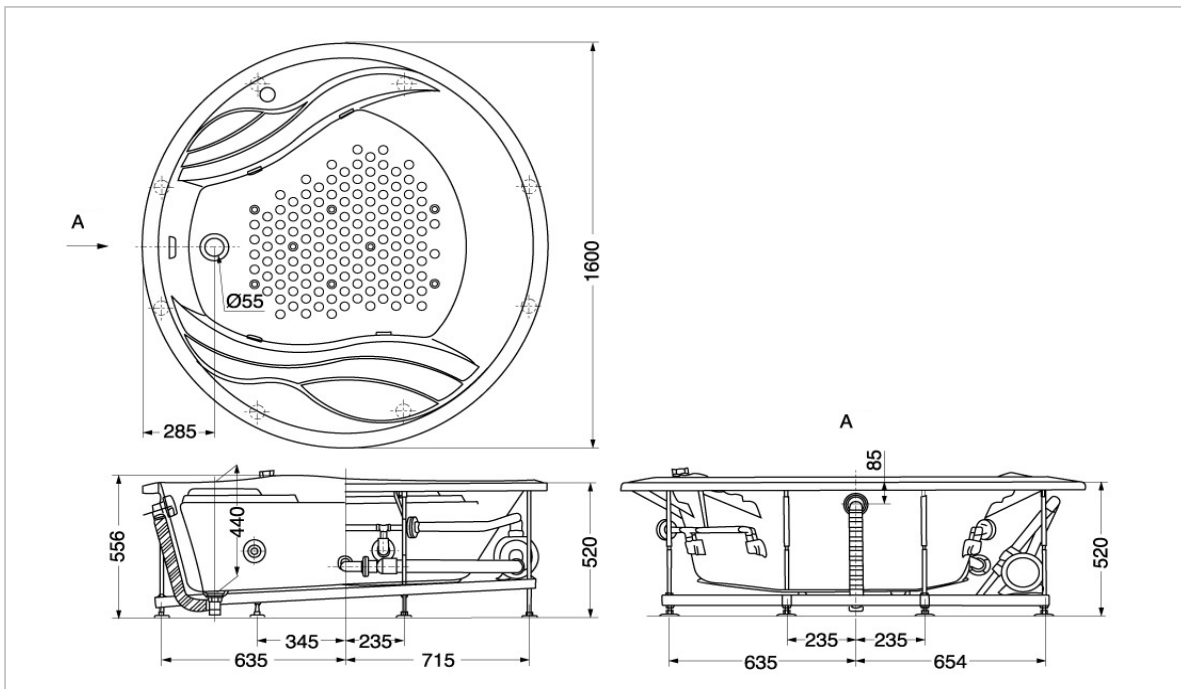

**TOTO**

**BATHTUB**

**PPYD1620PW**

*Pearl Bathtubs*

**Product Features**

Pearl Bathtub with Whirl pool+Air jet System

SIZE : 1600 x 1600 x 556 mm

Capacity : 270L