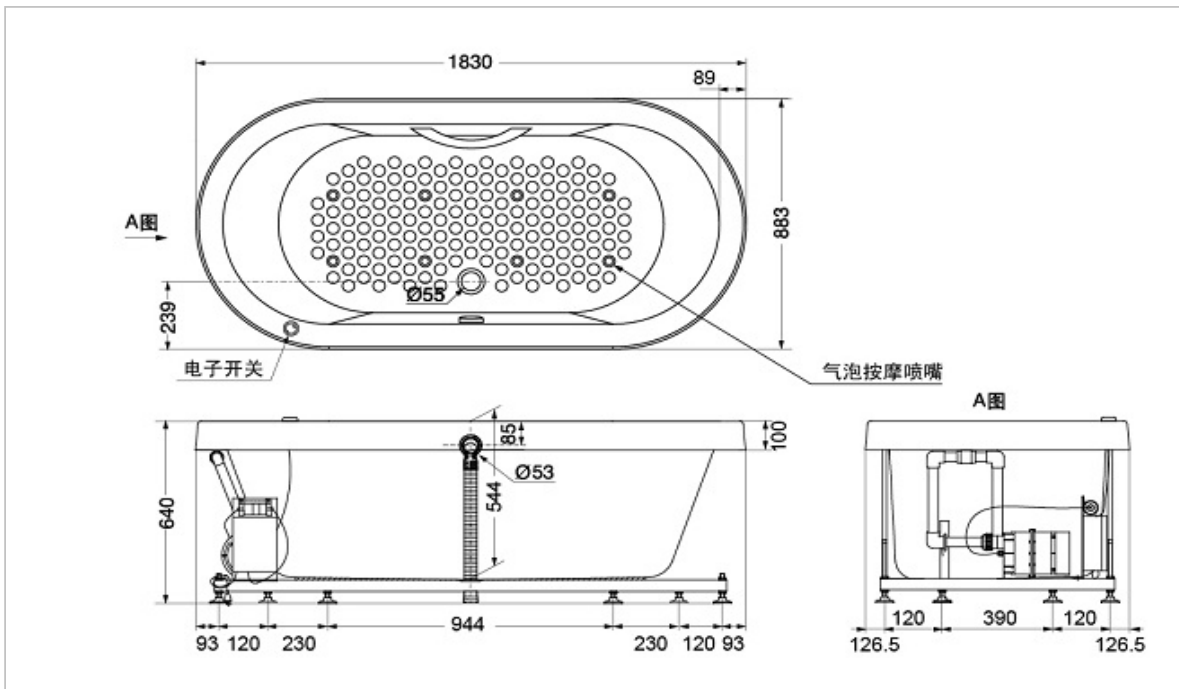

TOTO

BATHTUB

PPYB1820RPW / HPW

Pearl Acrylic Bathtub

Product Features

Size : 1830 x 883 x 640 mm

Ref.

PPYB1820RHPW : with grap bar

PPYB1820RPW : without grap bar

Suggestion Fittings & Parts

Remark : We reserve the right to change some parts for suitability.

TOTO (THAILAND) CO.,LTD

Bangkok Office : 598 Q House Ploenjit Building., G floor., Ploenchit Rd., Lumpini, Pathumwan, Bangkok. 10330 Thailand