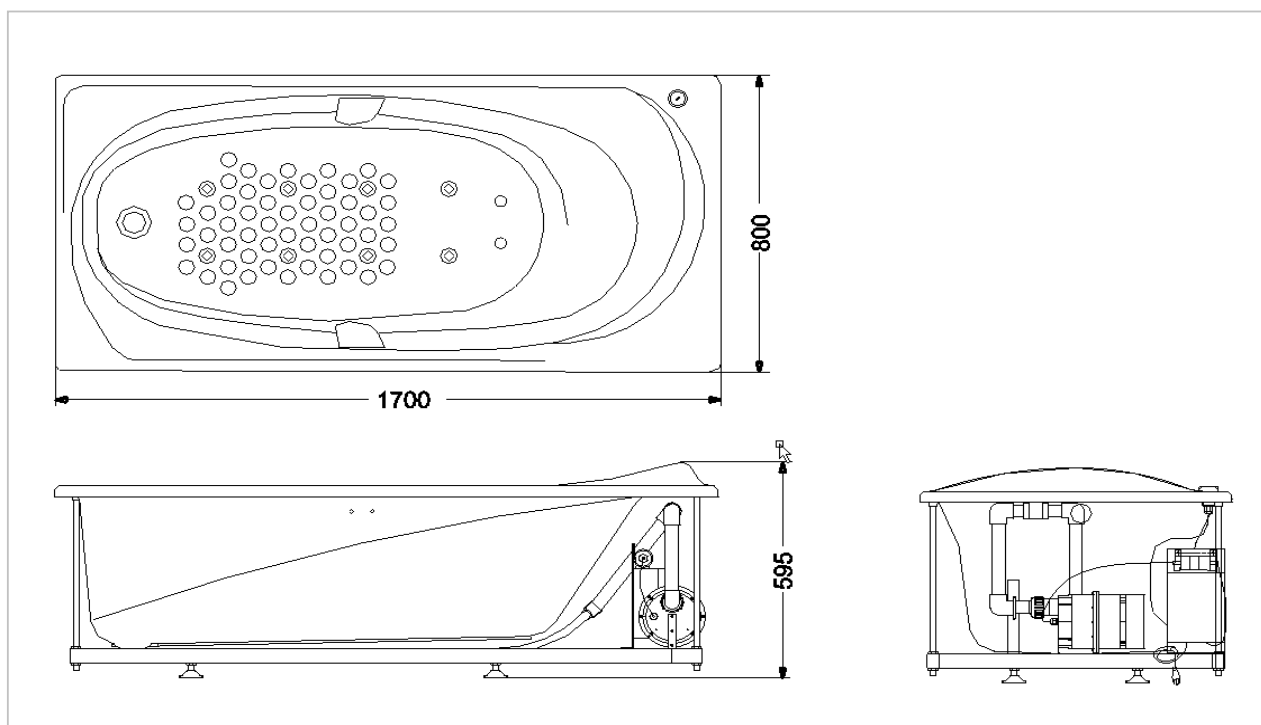

## BATHTUB

**PPYB1710HW/DB**  
**PPYK1710H**  
**PPY1710H**

*"Superior" Pearl Bathtub*

### Product Features

PEARL Bathtub with Hand Grips  
& Air Bubble Function

**PPYK1710H** With Hand Grips  
& Air Blow Function

**PPY1710H** With Hand Grips  
Size : 1700x800x595 mm