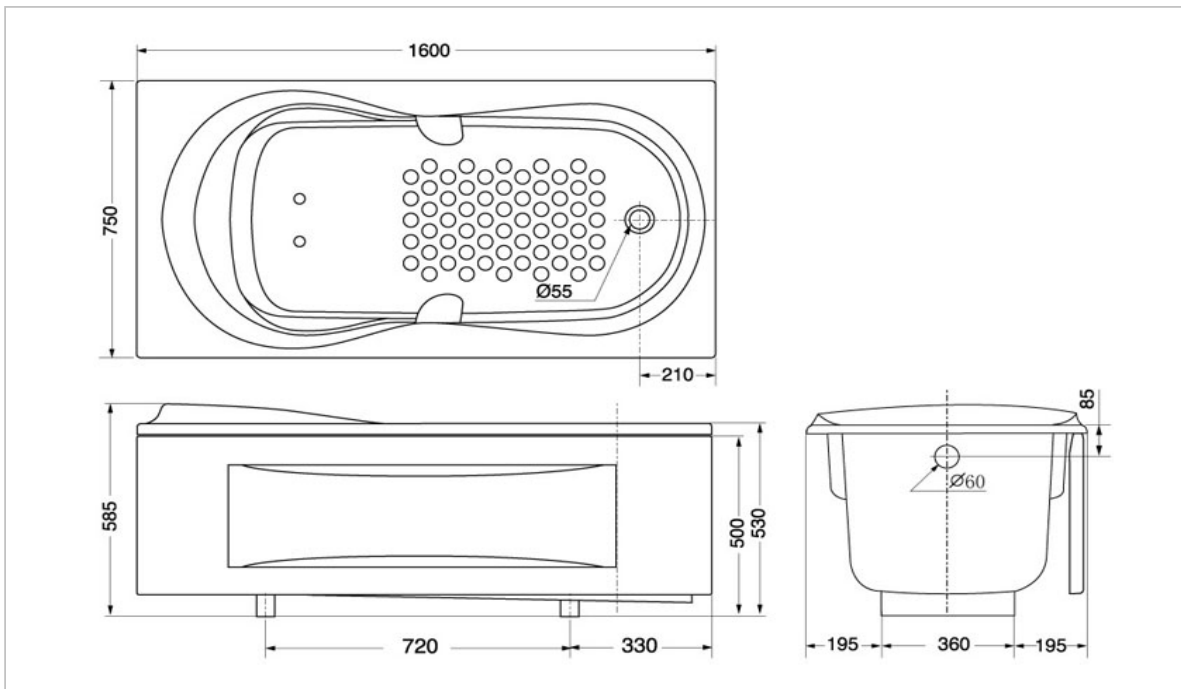

**TOTO**

**BATHTUB**

**PPYB1603L/RH**  
**PPY1603L/RH**  
**PPY1603L/R**

*Pearl Acrylic Bathtub*

Product Features

SIZE : 1600 x 750 x 585 mm

Suggestion Fittings & Parts

Remark : We reserve the right to change some parts for suitability.