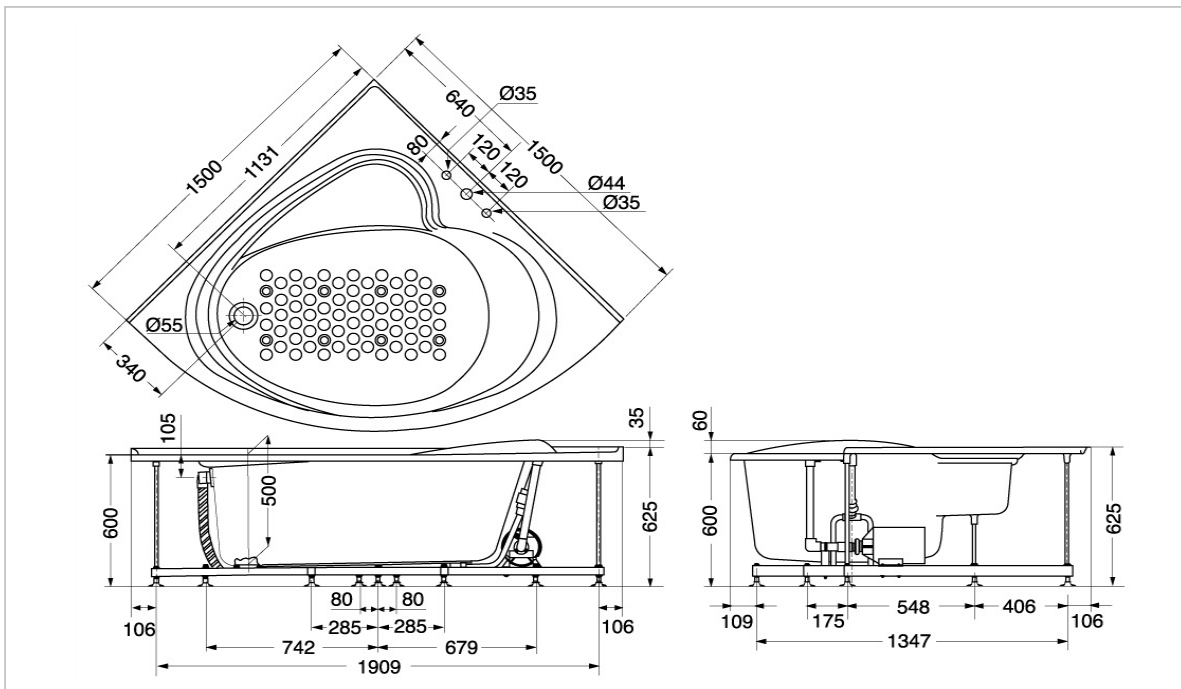

**TOTO**

**BATHTUB**

**PPYB1530W**  
**PPYB1533W**

*Pearl Acrylic Bathtub*

Product Features

SIZE : 1500 x 1500 x 660 mm

Suggestion Fittings & Parts

Remark : We reserve the right to change some parts for suitability.