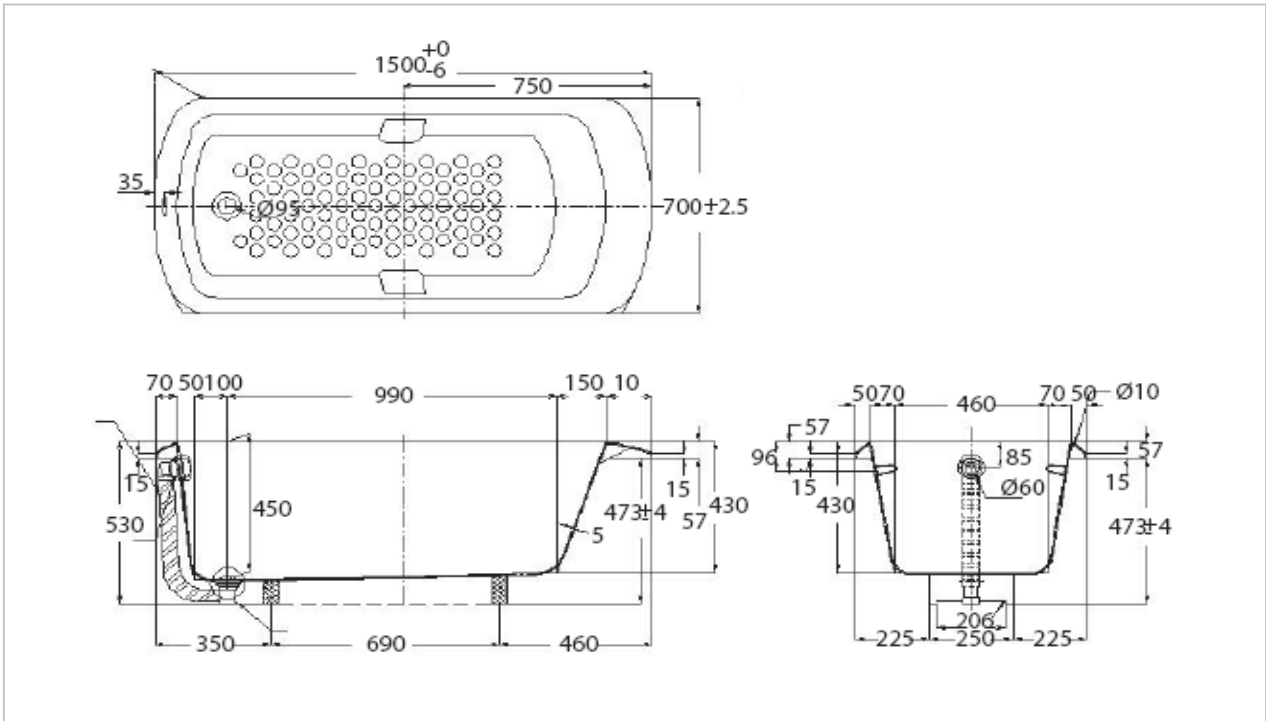

TOTO

BATHTUB

PPYB1500HW

"European" Pearl Bathtub

Product Features

PEARL Bathtub
Size : 1500x700x530 mm

Suggestion Fittings & Parts

Remark : We reserve the right to change some parts for suitability.