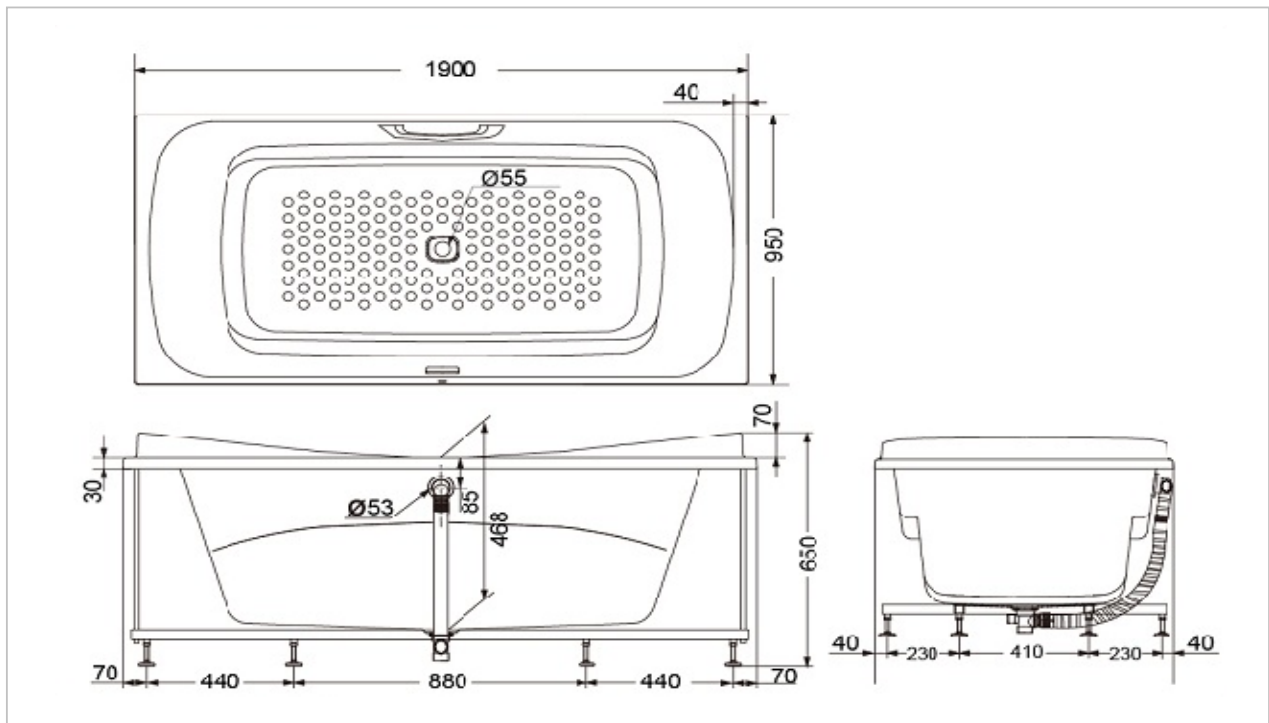

#### Product Features

Pearl Acrylic Bathtub with Hand Grip  
Size: w:1900xd:950xh:650(mm)  
Capacity: 276L  
Color : Pearl White