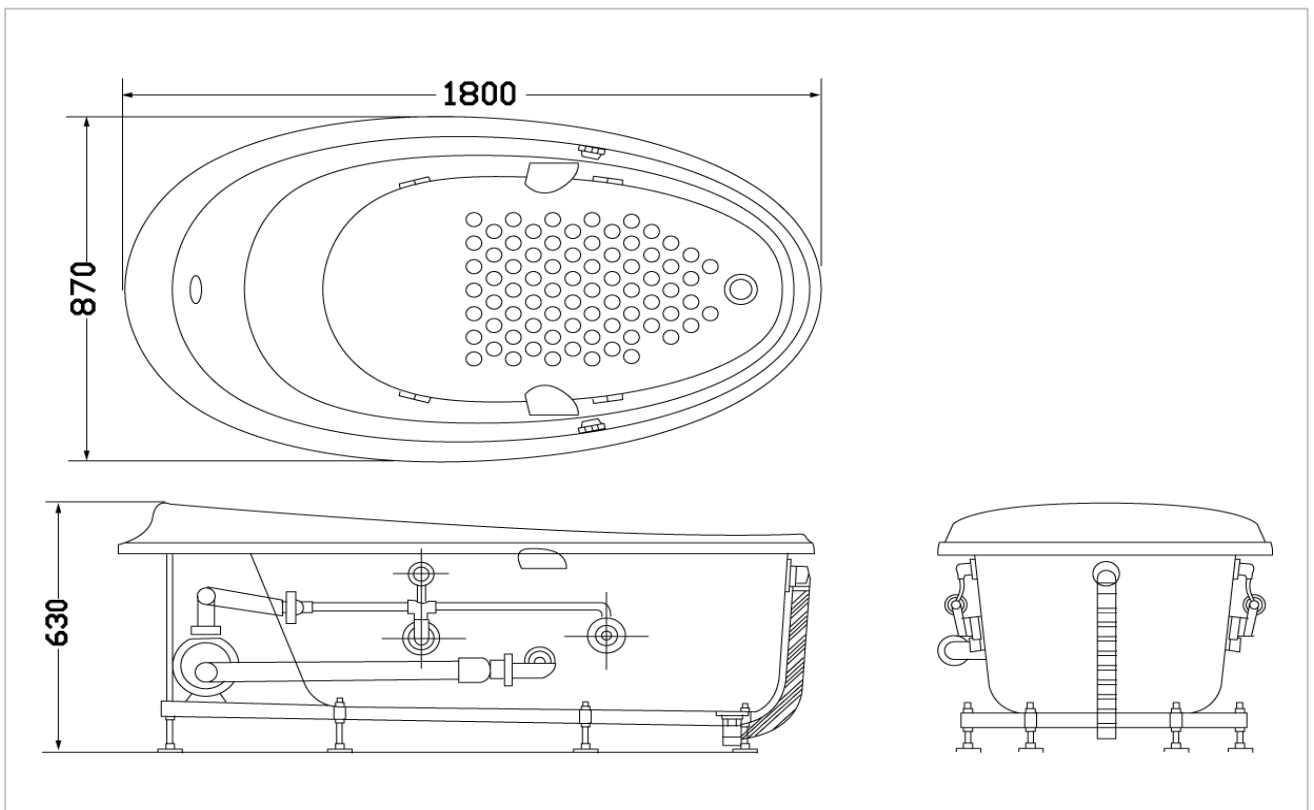

TOTO

BATHTUB

PEARL ACRYLIC

PPYK1810HW
PPYB1810HW
PPY1810HW

Product Features

Pearl Acrylic Bathtub with Hand Grip
Function : Whirlpool
Size : 1800W x 870D x 630H mm
Slip-Resistance Surface
Waste Fittings Included

PPYB1810HW

Function : Air-Jet

PPY1810HW

Pearl Acrylic Bathtub with Hand Grip

Suggestion Fittings & Parts

Remark : We reserve the right to change some parts for suitability.

TOTO (THAILAND) CO.,LTD
Bangkok Office : G Tower Grand Rama 9,12th Floor, South Wing, 9 Rama IX Road,
Huaykwang Sub-district,Huaykwang District, Bangkok. 10310 Thailand
Tel : +(66)2-117-9520(AUTO) Fax : +(66)2-117-9527
th.toto.com