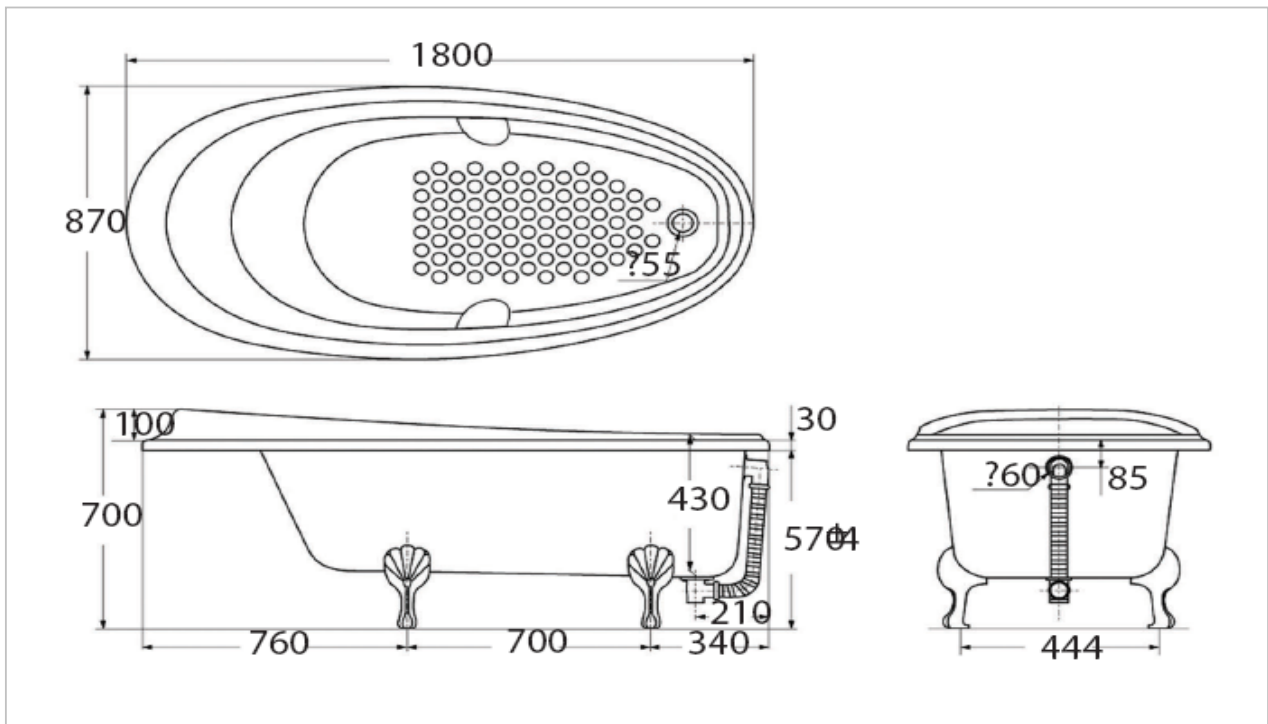

TOTO

BATHTUB

PPY1810HIW

Pearl Bathtub

Product Features

PEARL Bathtub with Hand Grips
Size : 1800x870x700 mm

Suggestion Fittings & Parts

Remark : We reserve the right to change some parts for suitability.