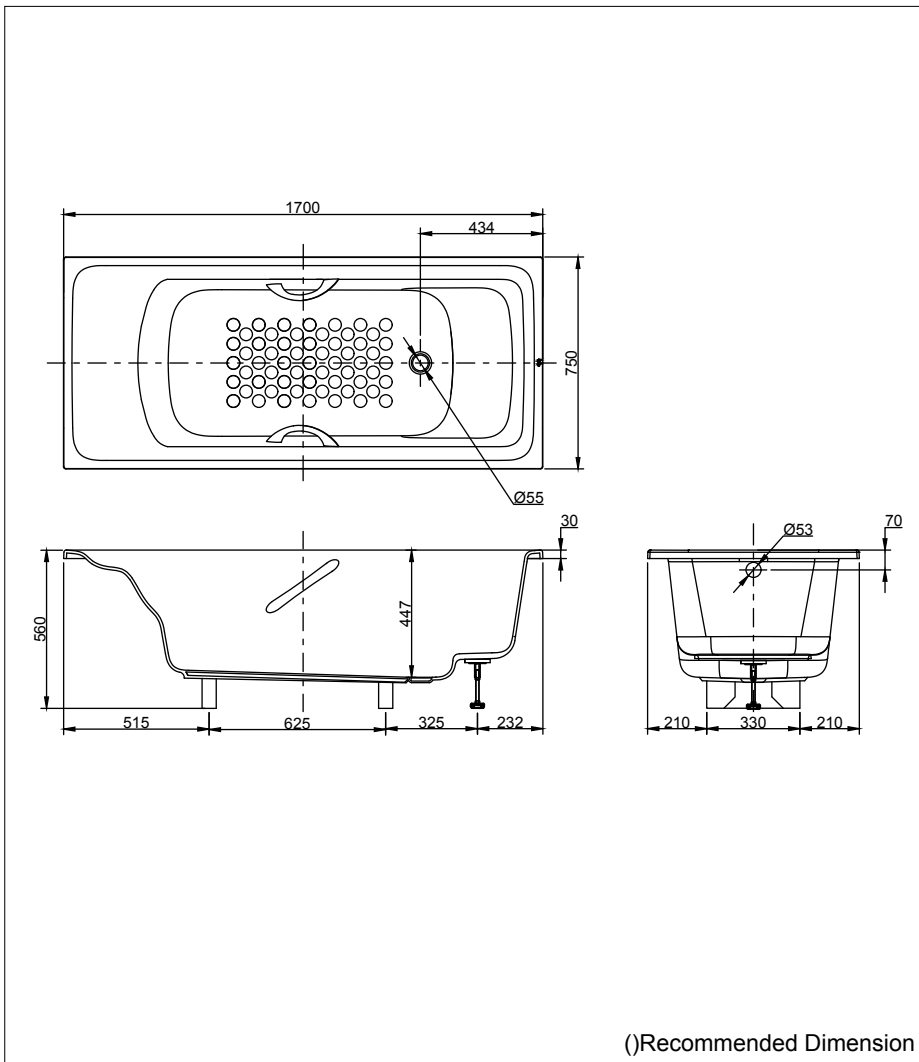

PEARL ACRYLIC
Non-Apron Bathtub

PPY1780HPE

Features

- Colored Isinglass coating, creating various shine of Pearl luster effect (except white color)
- Slip-resistant surface
- Handgrips on both sides, considerate and delicate
- Recline Comfort - provide a deep sensation of ease and tranquillity that brings relaxation beyond expectations

Specifications

Size	: 1700W x 750D x 560H mm
Material	: "Pearl" Acrylic (Artificial Marble)
Actual Capacity	: 203L
Pop-up Waste	: Not Included

Parts description

- **PPY1780HPE**
"Pearl" Acrylic Artificial Marble
Non-Apron Bathtub
(w/ Hand Grip)

Optional Parts

- DB505R-3A or B
A: For vertical drain
B: For horizontal drain
Pop-up Waste (Push-button switch)

Colors

White

Please consult a TOTO representative for details