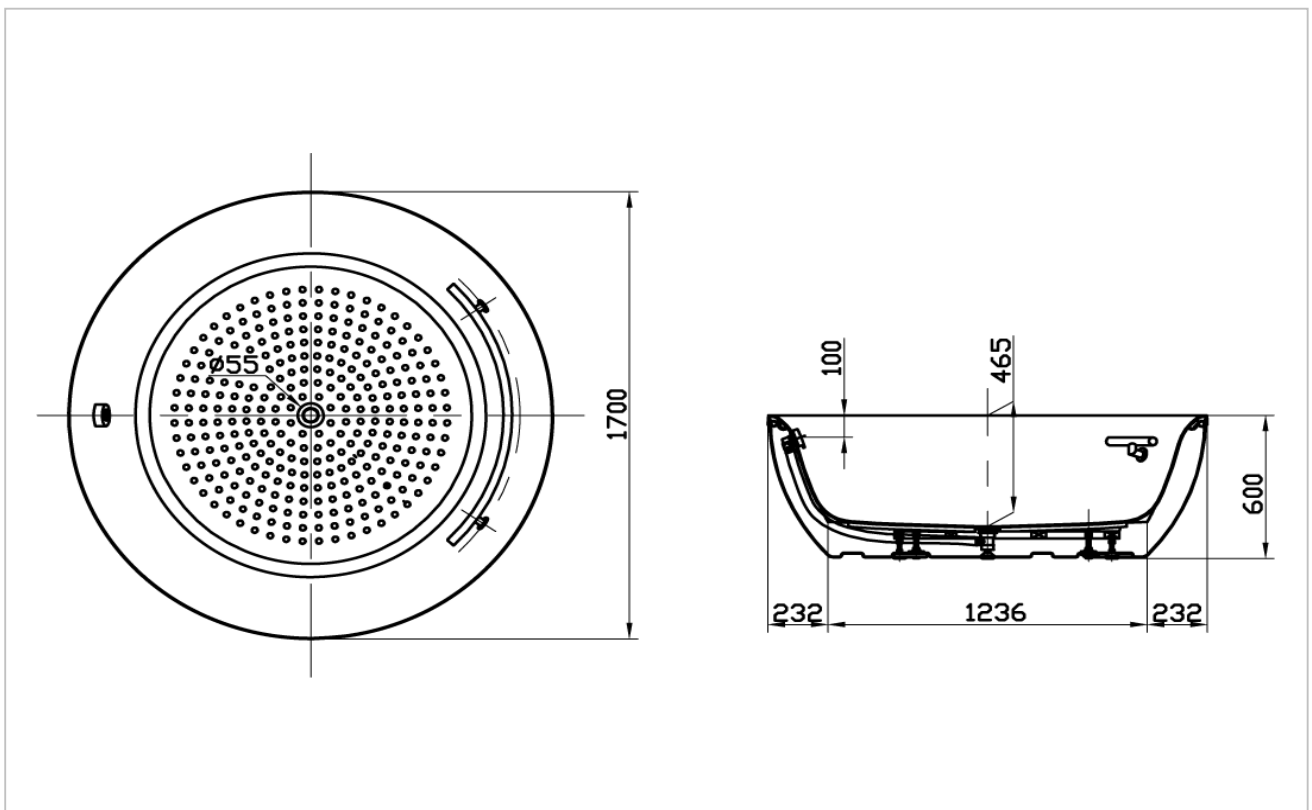

TOTO

BATHTUB

PEARL ACRYLIC

PPY1724HPW
PPY1724PW

Product Features

Pearl Acrylic
Free Standing Bathtub with Hand Grip
Size : 1700W x 1700D x 600H mm
Slip-Resistance Surface
Waste Fittings Included
NTP003 = Head Rest
(To be purchased seperately)

PPY1724PW

Pearl Acrylic Free Standing Bathtub

Suggestion Fittings & Parts

Remark : We reserve the right to change some parts for suitability.

TOTO (THAILAND) CO.,LTD
Bangkok Office : G Tower Grand Rama 9,12th Floor, South Wing, 9 Rama IX Road,
Huaykwang Sub-district,Huaykwang District, Bangkok. 10310 Thailand
Tel : +(66)2-117-9520(AUTO) Fax : +(66)2-117-9527
th.toto.com