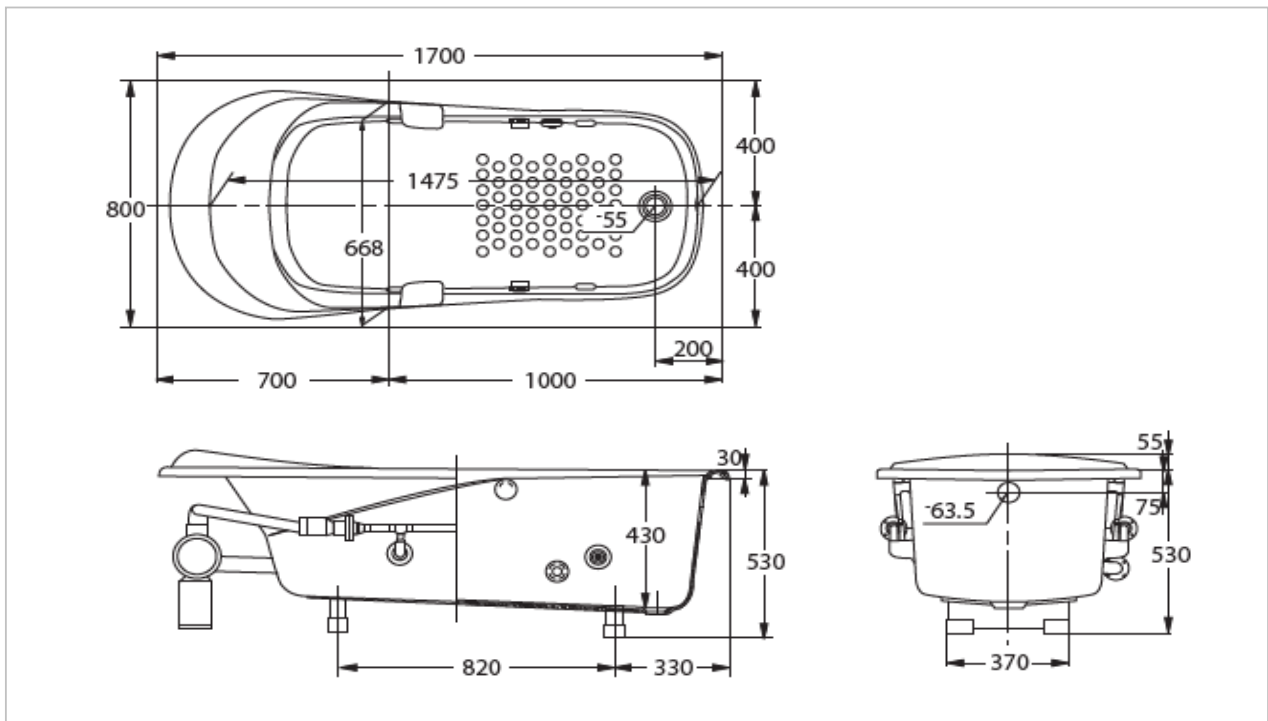

TOTO

BATHTUB

PPY1720H

"European" Acrylic Bathtub

Product Features

Size : 1700x800x585 mm

Suggestion Fittings & Parts

Remark : We reserve the right to change some parts for suitability.