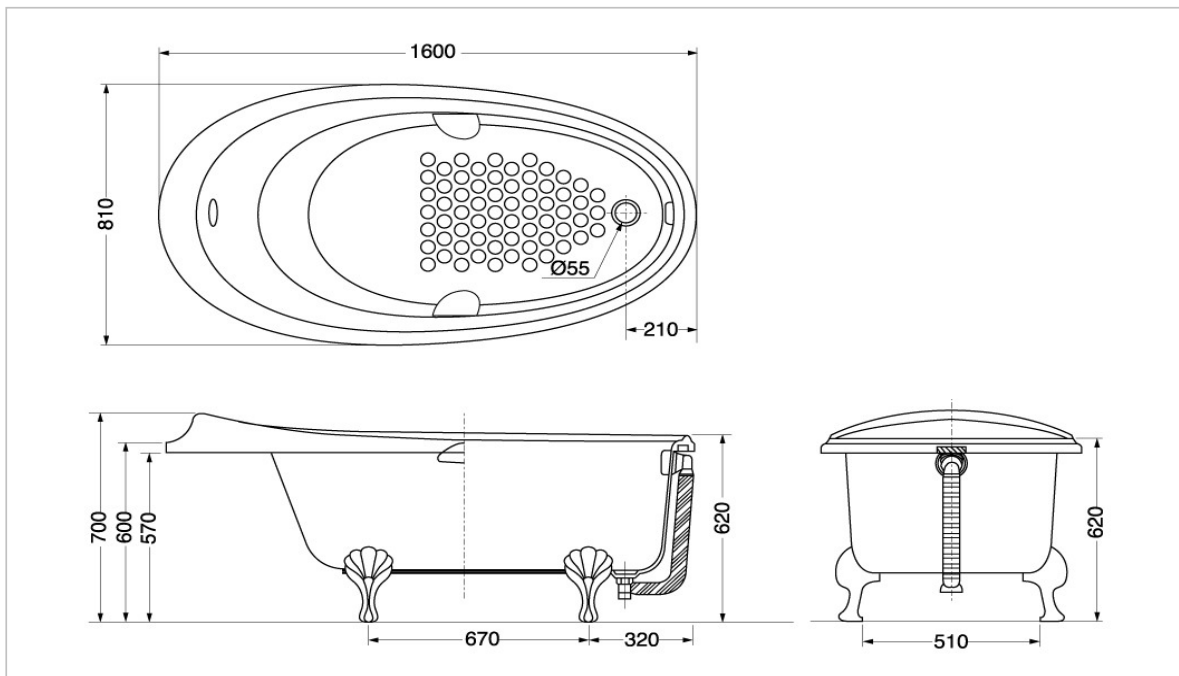

## PPY1610HIW

*Pearl Acrylic Bathtub*

Product Features

SIZE : 1600 x 810 x 700 mm

Suggestion Fittings & Parts

Remark : We reserve the right to change some parts for suitability.

TOTO (THAILAND) CO.,LTD

Bangkok Office : 598 Q House Ploenjit Building., G floor., Ploenchit Rd., Lumpini, Pathumwan, Bangkok. 10330 Thailand  
Tel : +(66)2-650-9925(AUTO) Fax : +(66)2-650-9923-4  
[www.toto.co.th](http://www.toto.co.th)