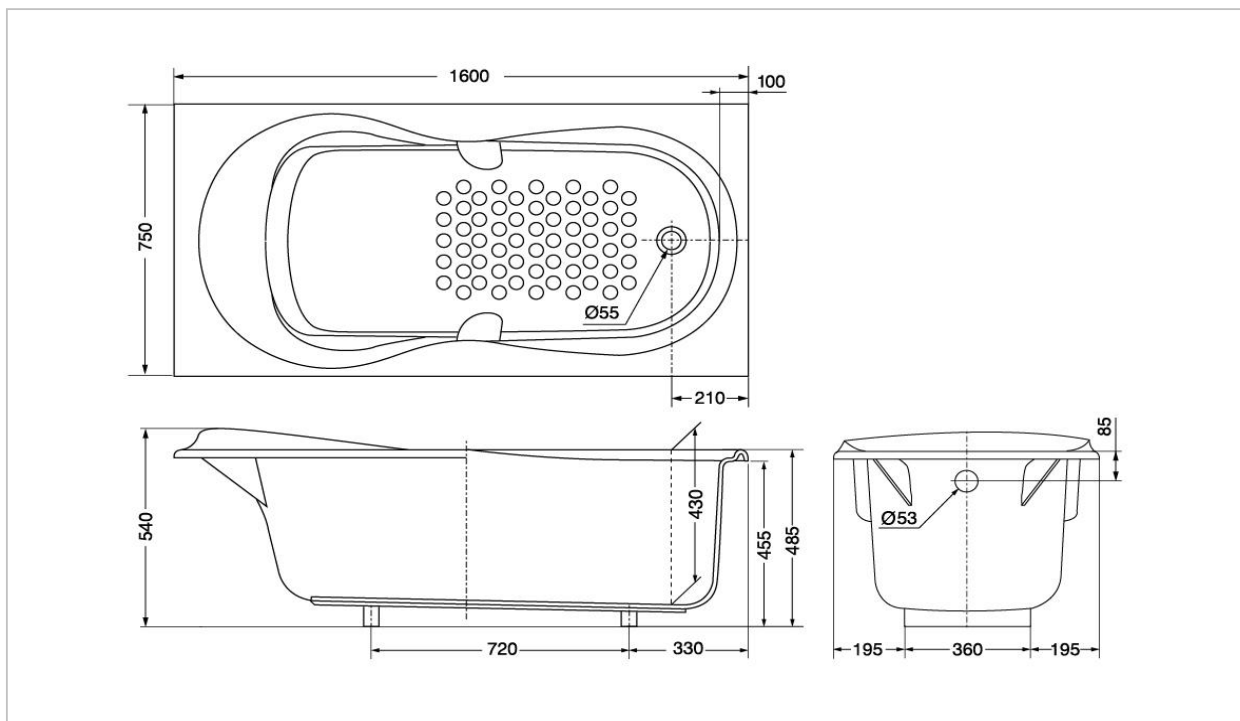

TOTO

BATHTUB

PPY1600P/HP

Pearl Bathtubs

Product Features

SIZE : 1600 x 750 x 585 mm
Capacity : 200L

Suggestion Fittings & Parts

Remark : We reserve the right to change some parts for suitability.