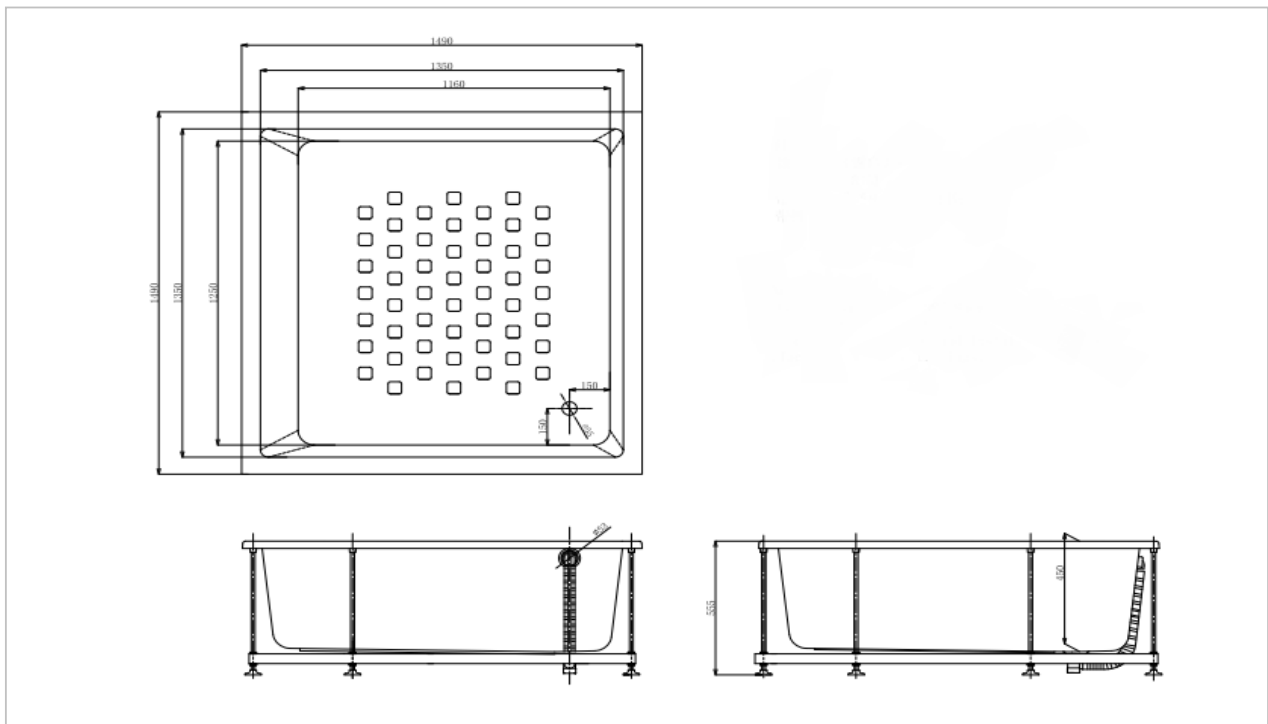

TOTO

BATHTUB

PPY1550PWV1

Pearl Acrylic Bathtub

Product Features

SIZE : 1490 x 1490 x 555 mm

Suggestion Fittings & Parts

Remark : We reserve the right to change some parts for suitability.