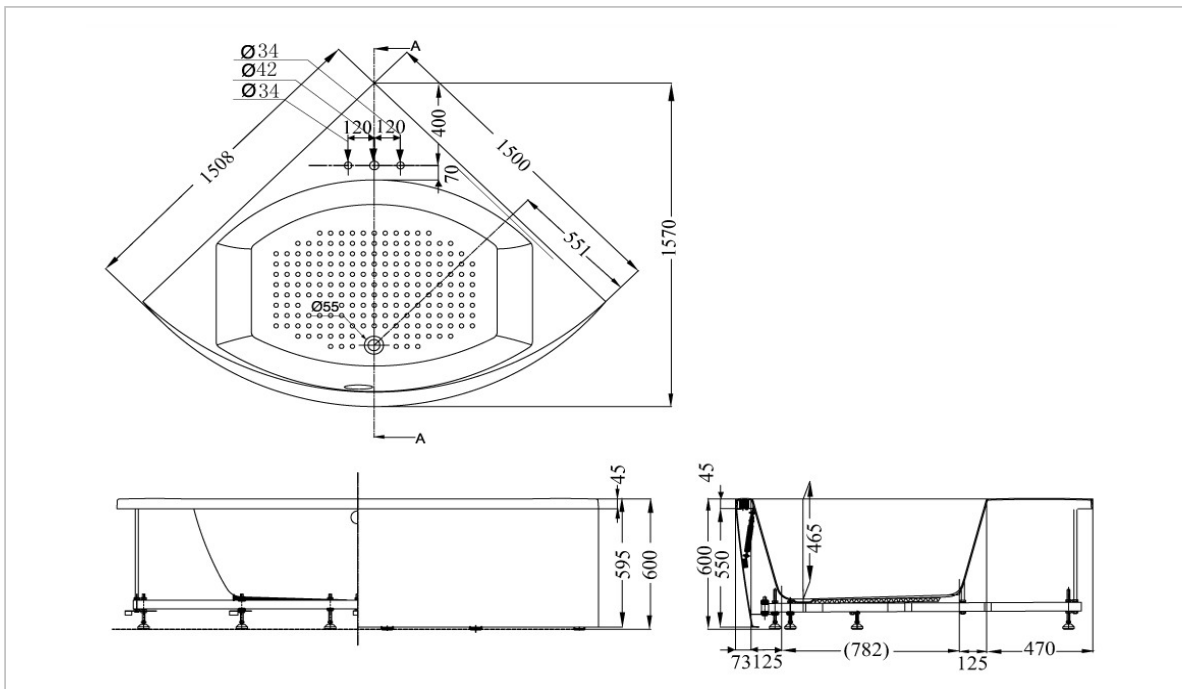

## Product Features

SIZE : 1500 x 1500 x 600 mm