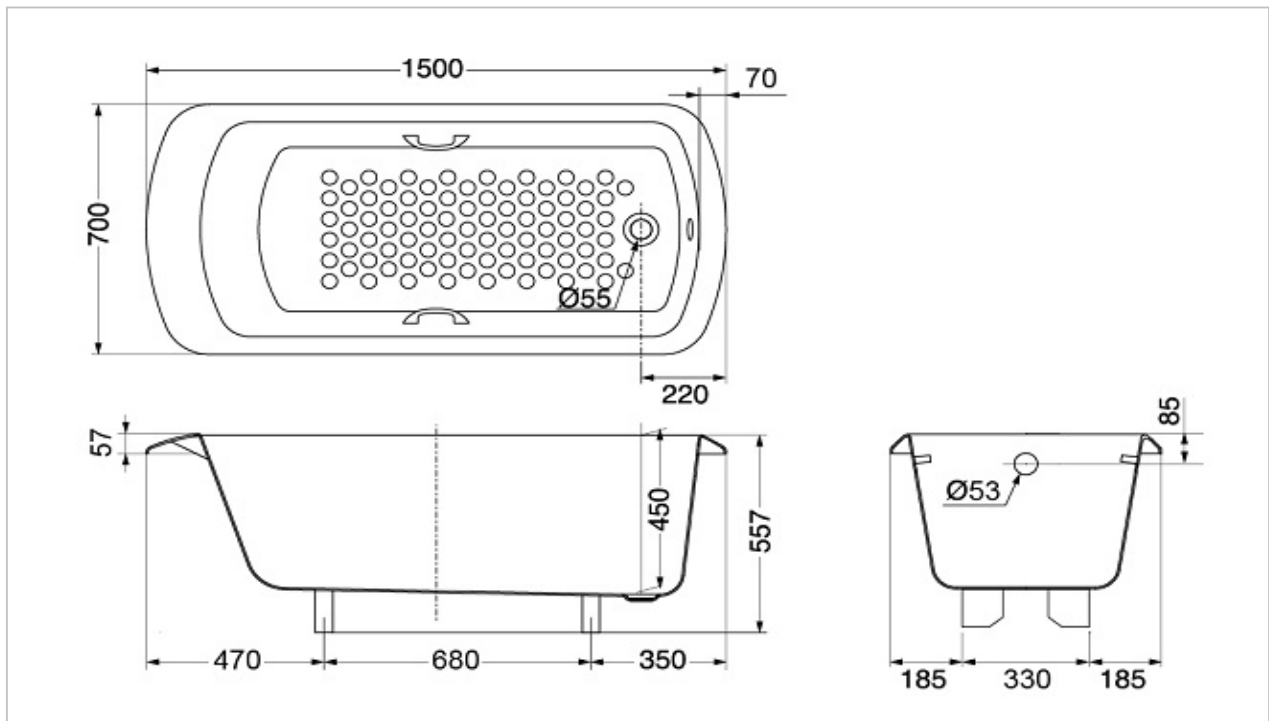

TOTO

BATHTUB

PPY1500HW/DB

Pearl Bathtubs

Product Features

SIZE : 1500 x 700 x 557 mm

Capacity : 198L

Suggestion Fittings & Parts