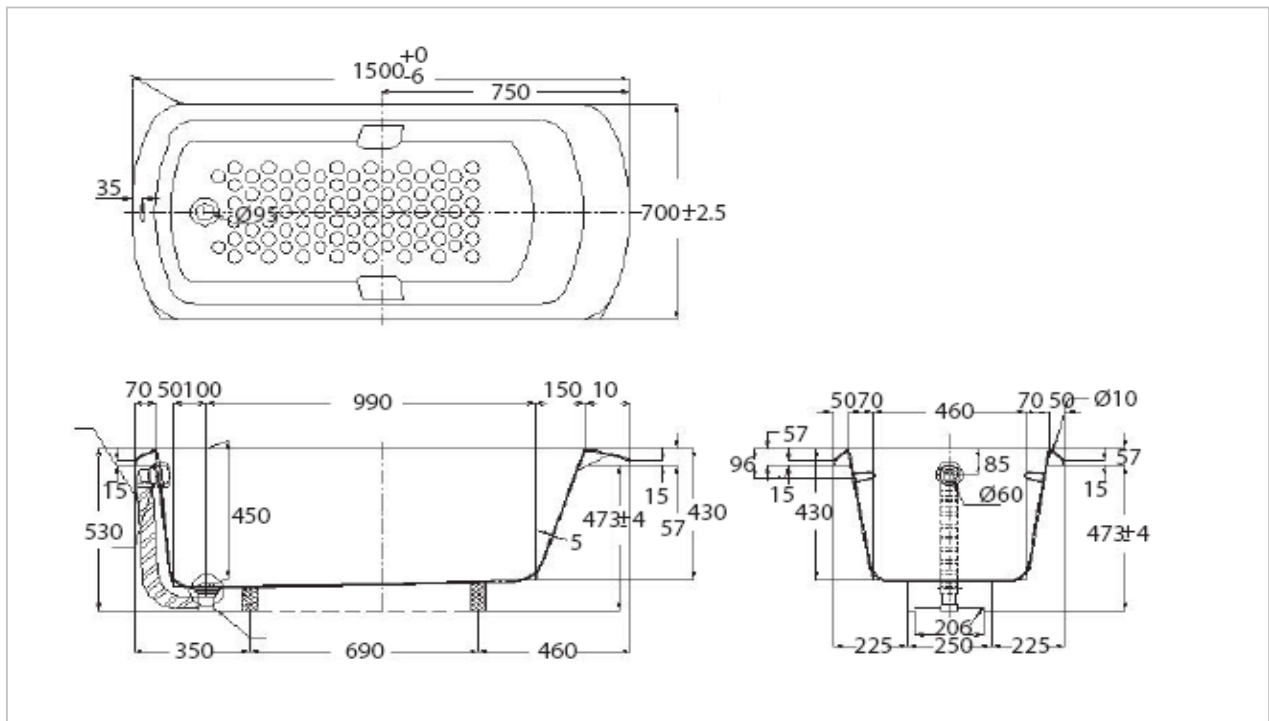

TOTO

BATHTUB

PPY1500HW/DB

"European" Pearl Bathtub

Product Features

PEARL Bathtub with Hand Grips
Size : 1500x700x557 mm

Suggestion Fittings & Parts

Remark : We reserve the right to change some parts for suitability.