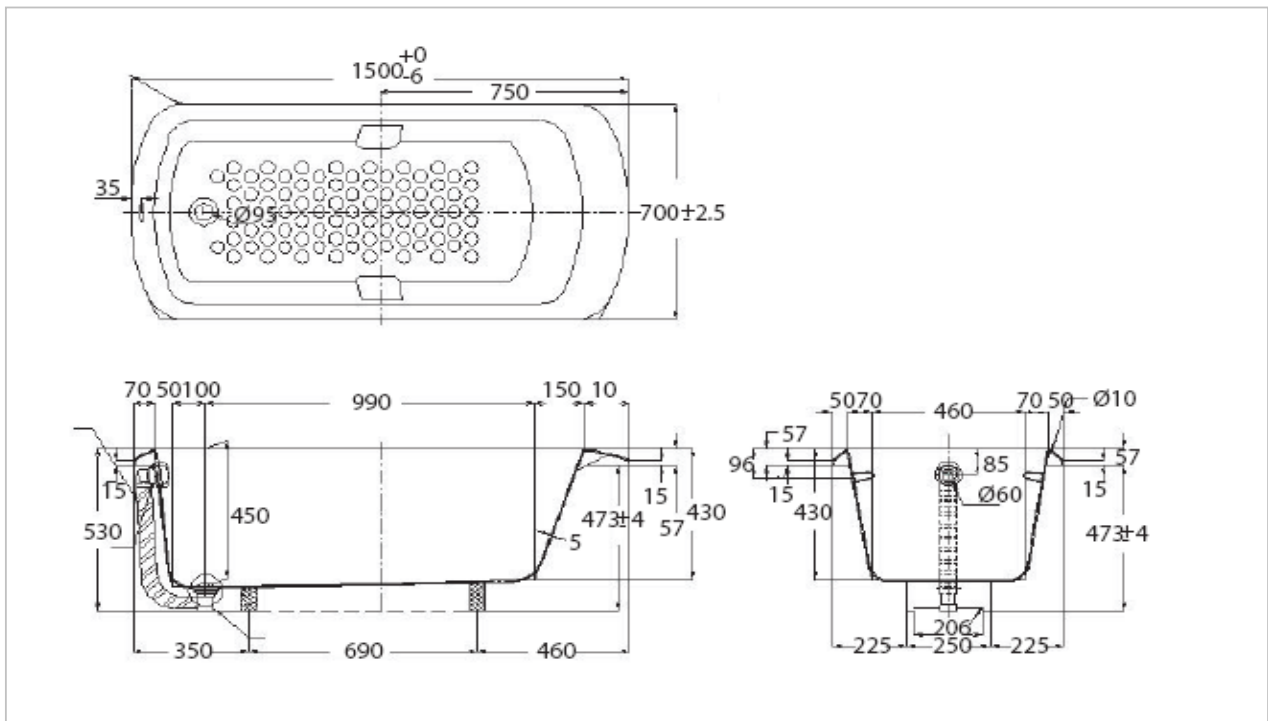

TOTO

BATHTUB

PPY1500HW

"European" Pearl Bathtub

Product Features

PEARL Bathtub with Hand Grips
Size : 1500x700x557 mm

Suggestion Fittings & Parts

Remark : We reserve the right to change some parts for suitability.