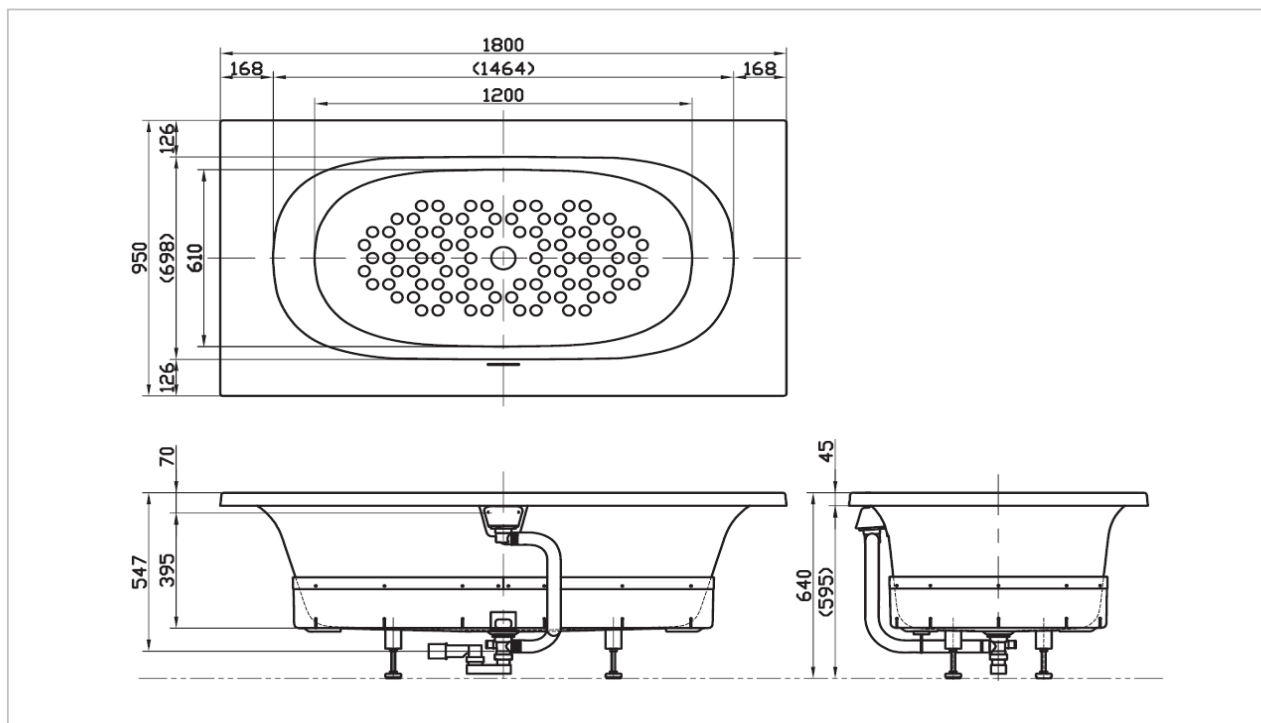

### PKL1820A

Neorest LE Bathtub

### Product Features

Bathtub W/LED Lights  
size : 1800 x 950 x 640 mm.