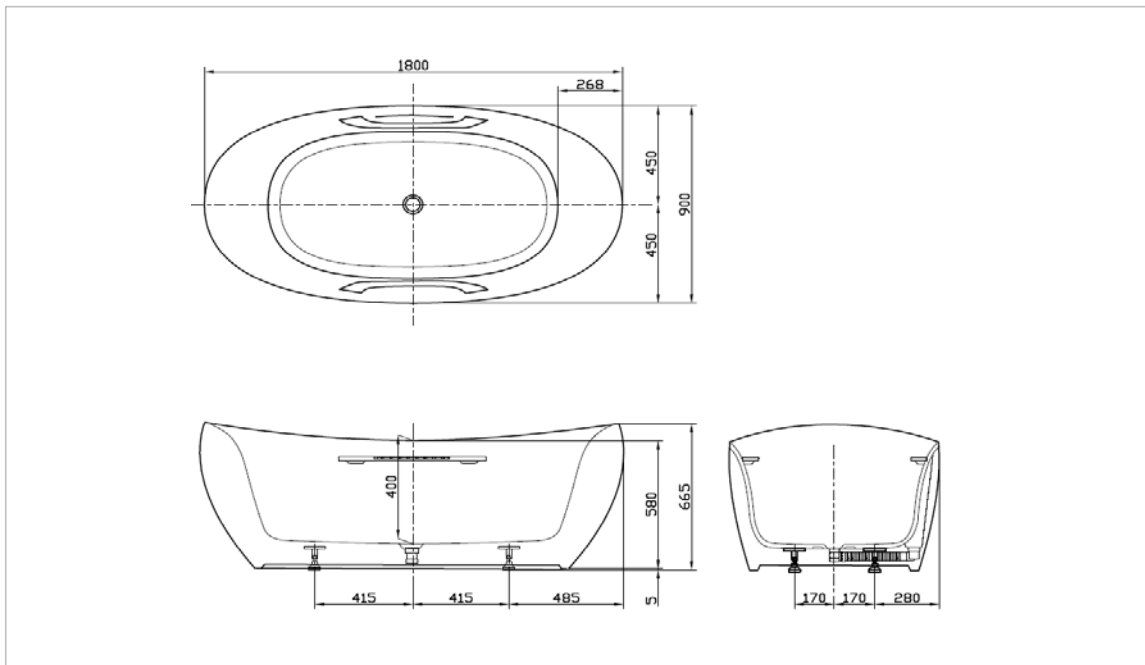

#### Product Features

Reinforce Marble Free Standing Bathtub  
W/Slip-Resistance Surface  
Size : 1800x900x665 mm  
Actual Capacity : 375L