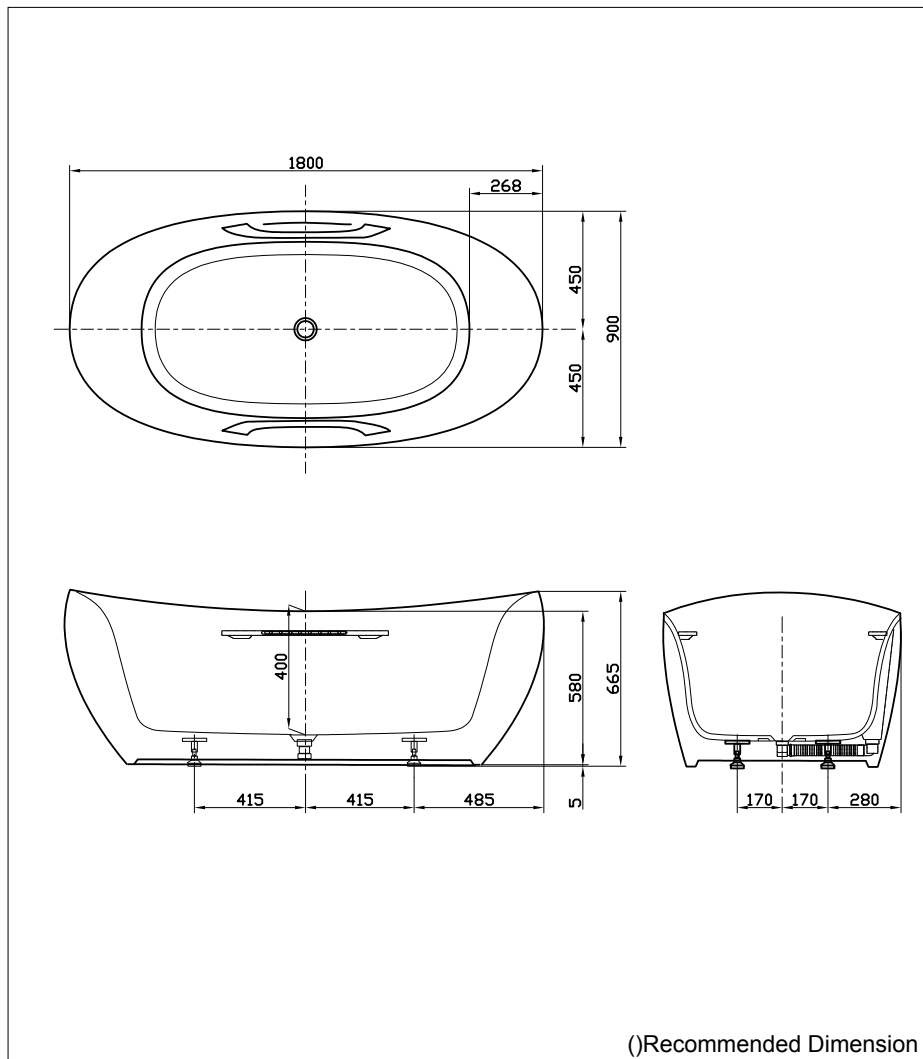

GALALATO Free Standing Bathtub

PJY1814HPWE#MW

Features

- Luxuriously deep bathing well
- Reinforced Marble material
- Isinglass coating, creating various shine of Pearl luster effect
- Slip-resistant surface
- Handgrips on 1 side, considerate and delicate.

Specifications

Size : 1800W x 900D x 665H mm
Actual : 375L
Capacity

Parts description

- **PJY1814HPWE**
GALALATO Free Standing Bathtub
w/ Hand Grip

Colors

- Matte White

Please consult a TOTO representative for details