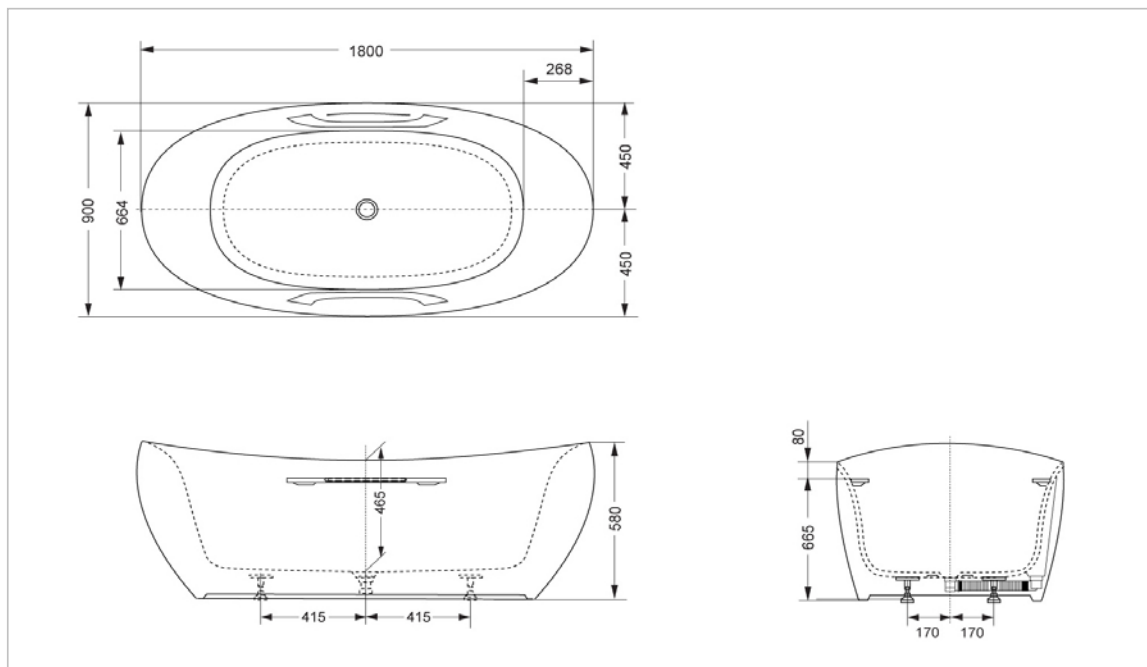

**TOTO**

**BATHTUB**

**PJY1814HPW**

*Free - Standing Bathtub*

**Product Features**

Size : 1800x900x665 mm  
Actual Capacity : 375L

**Suggestion Fittings & Parts**

Remark : We reserve the right to change some parts for suitability.