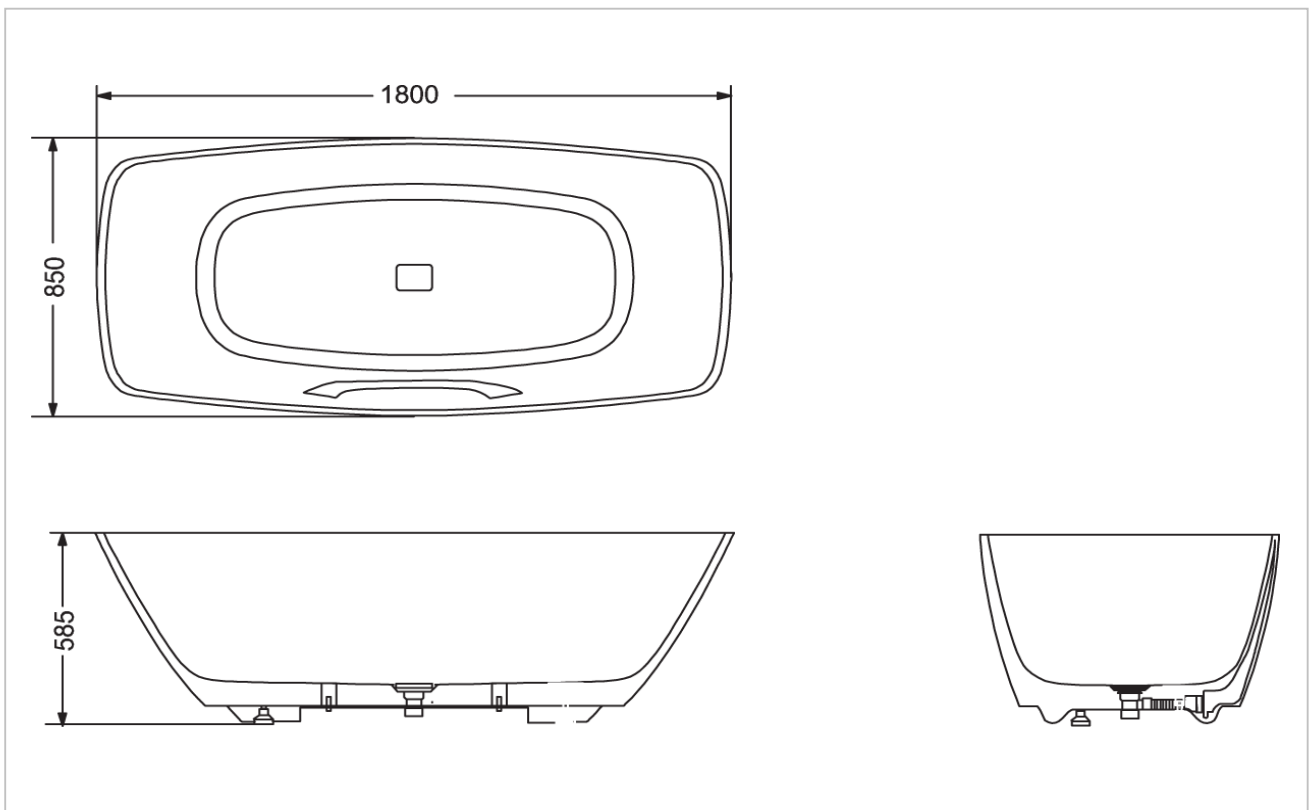

### Product Features

Galaline

Free Standing Bathtub with Hand Grip  
(Matte White)

Size : 1800W x 850D x 585H mm

Slip-Resistance Surface

Waste Fittings Included

Suggestion Fittings & Parts

Remark : We reserve the right to change some parts for suitability.