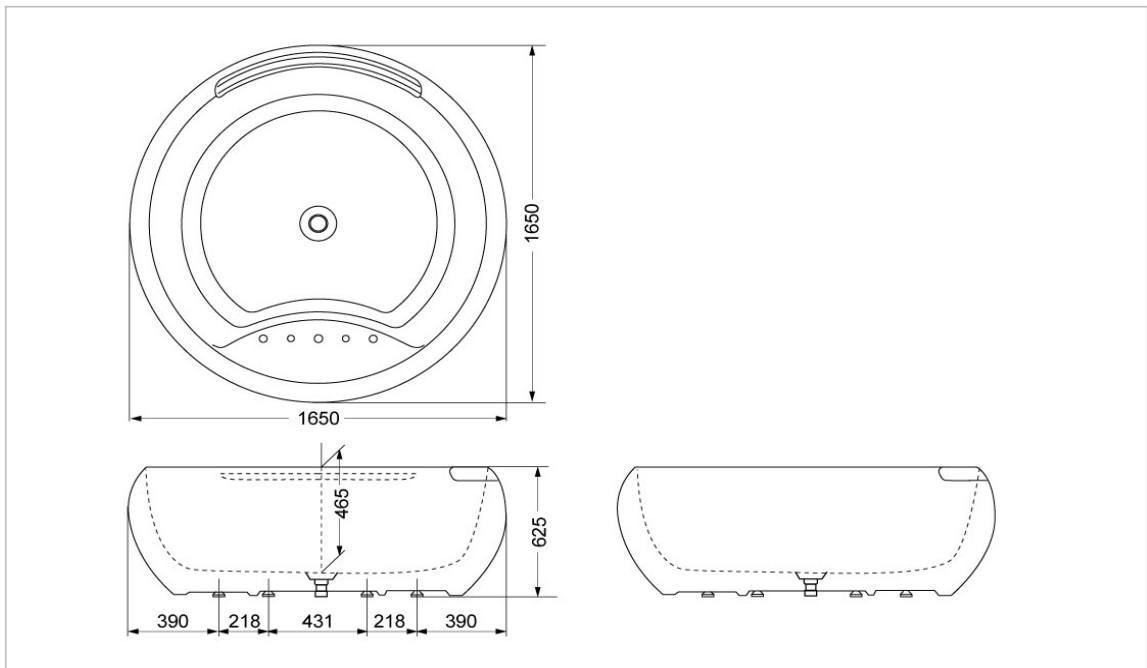

TOTO

BATHTUB

PJY1604HPW

Free - Standing Bathtub

Product Features

Size : 1649 x 1649 x 596 mm
Actual Capacity : 450L

Suggestion Fittings & Parts

Remark : We reserve the right to change some parts for suitability.