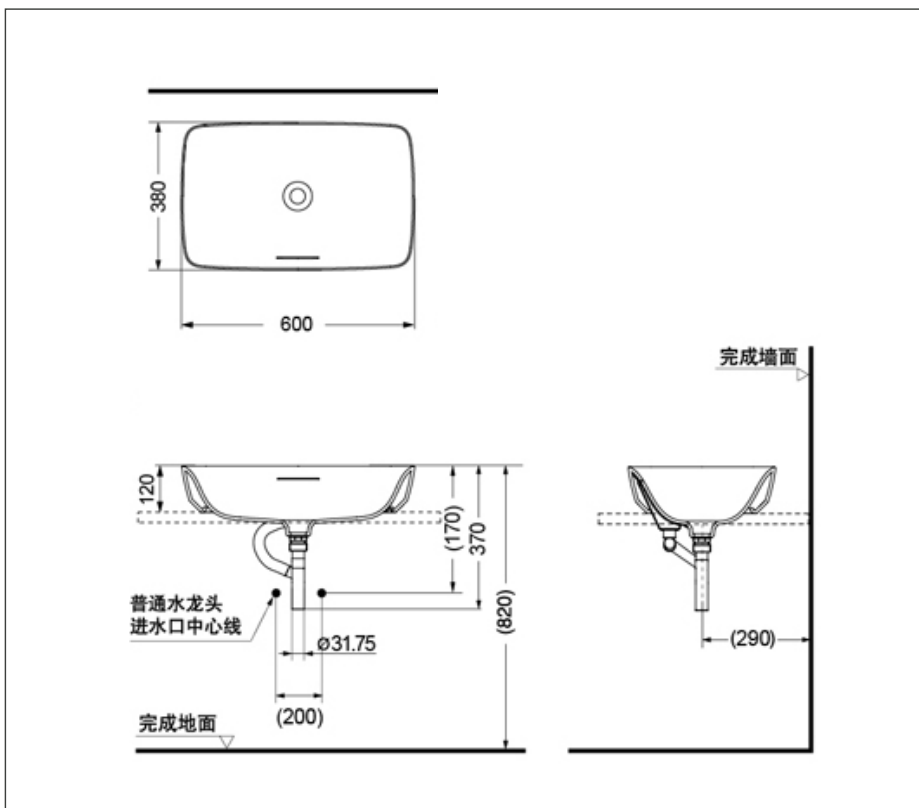

Colors

#MW Matt White

Please consult a TOTO representative for details

TOTO (THAILAND) CO.,LTD

Bangkok Office : G Tower Grand Rama 9,12th Floor, South Wing, 9 Rama IX Road,Huaykwang Sub-district,Huaykwang District, Bangkok. 10310 Thailand
Tel : +(66)2-117-9520(AUTO) Fax : +(66)2-117-9527
th.toto.com

All rights reserved by TOTO company. Specifications and size are subject to change without notice.