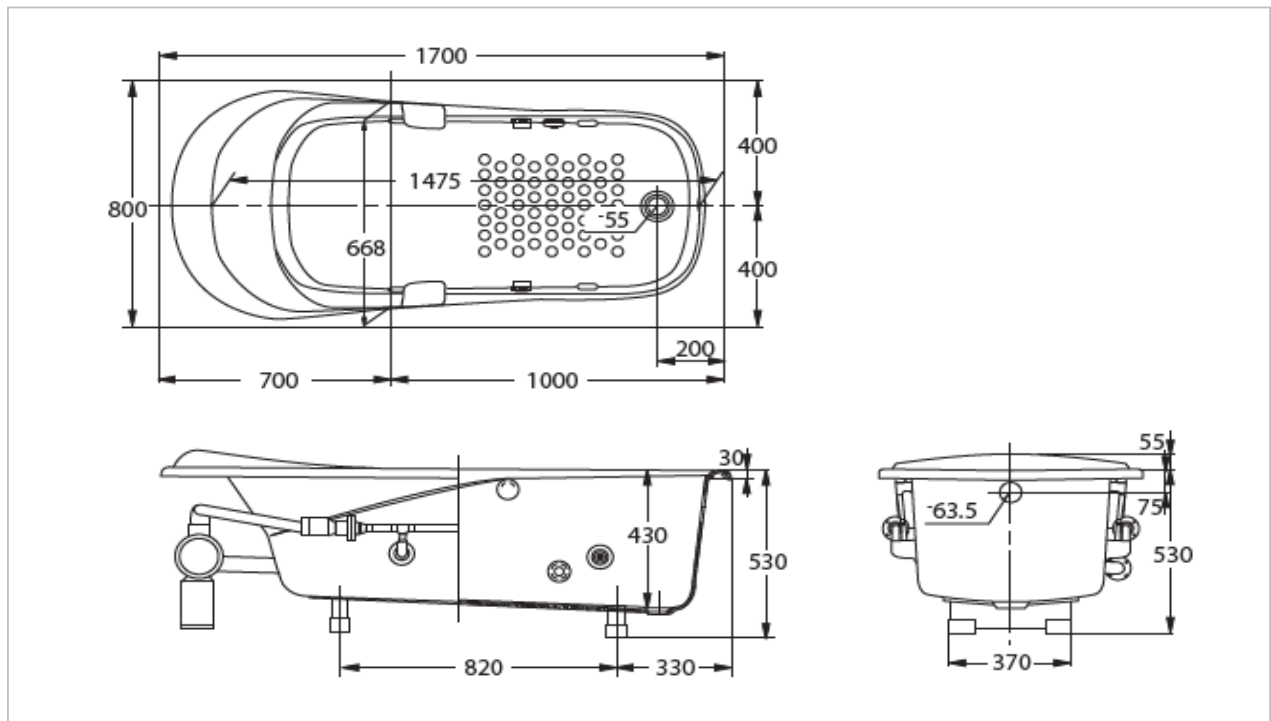

TOTO

BATHTUB

PAYK1720H/DB

"European" Acrylic Bathtub

Product Features

Acrylic Bathtub with Hand Grips
& Air Blow Function

PAY1720H With Hand Grips

Size : 1700x800x585 mm