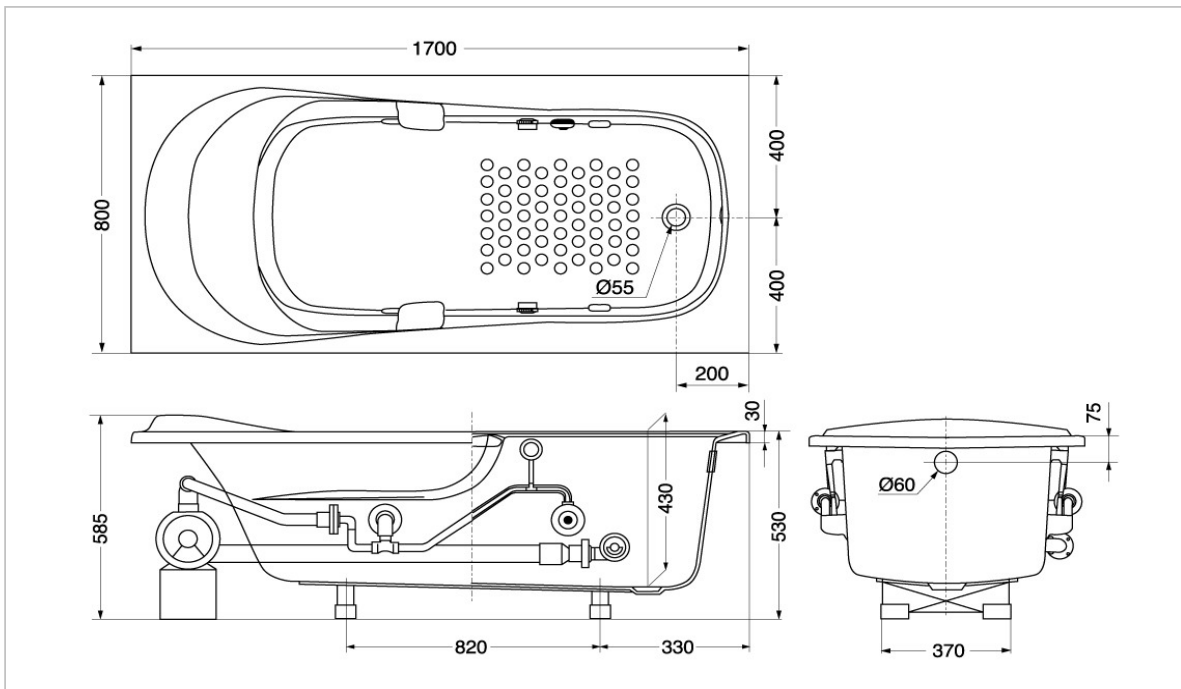

**TOTO**

**BATHTUB**

**PAYK1720H  
PAY1720H  
PAY1720**

*Acrylic Bathtub*

**Product Features**

SIZE : 1700 x 800 x 575 mm

**Suggestion Fittings & Parts**

Remark : We reserve the right to change some parts for suitability.