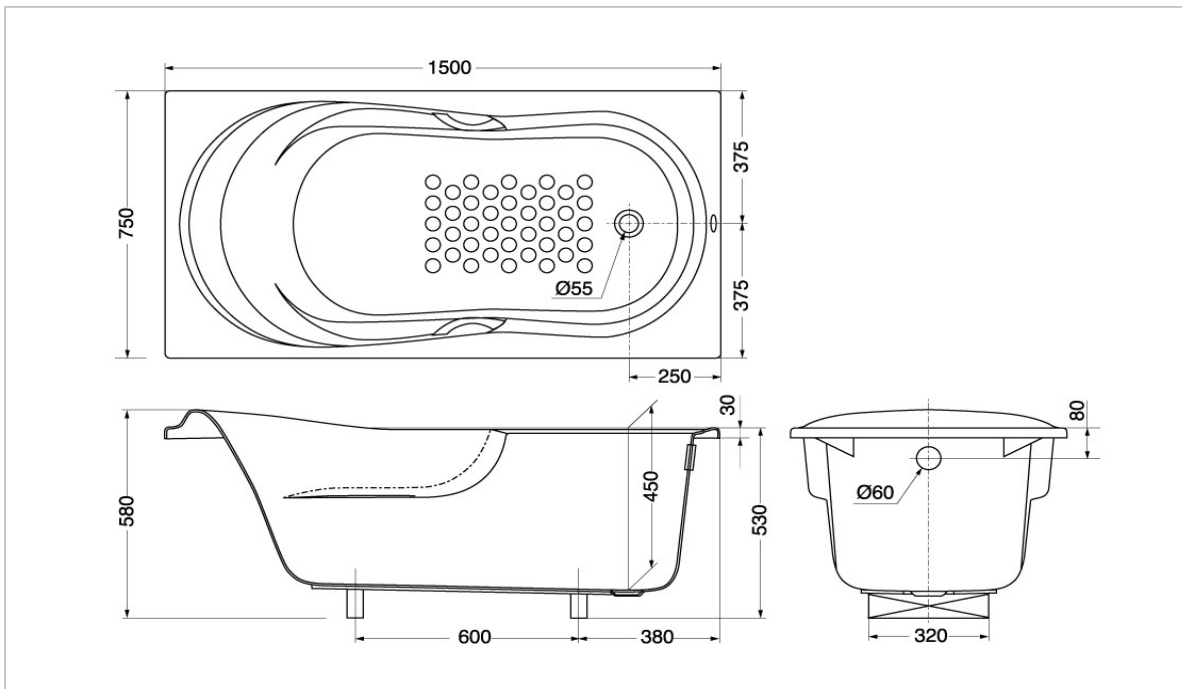

**TOTO**

**BATHTUB**

**PAYK1570H**  
**PAYK1570**  
**PAY1570H**  
**PAY1570**

*Acrylic Bathtub*

Product Features

SIZE : 1500 x 750 x 590 mm

Suggestion Fittings & Parts

Remark : We reserve the right to change some parts for suitability.