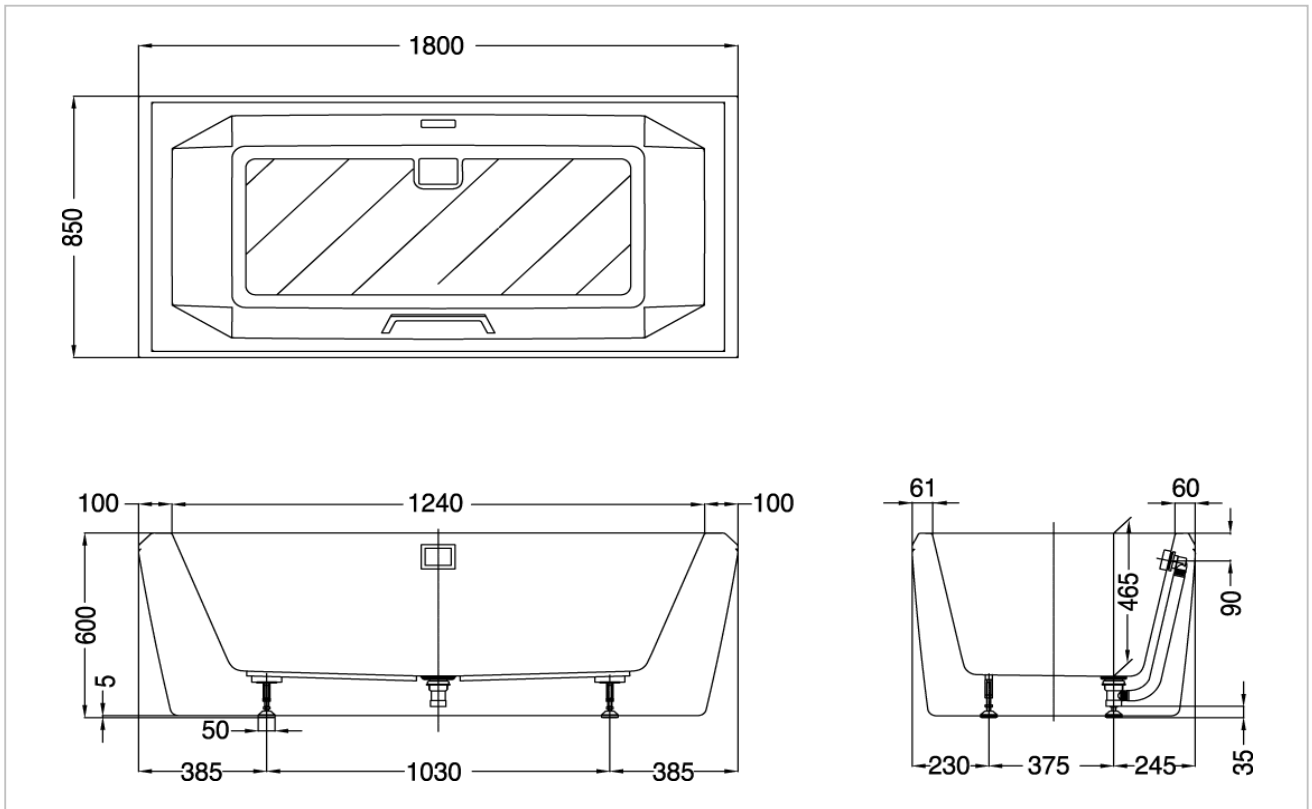

TOTO

BATHTUB

PAY1816HPWE

JEWELHEX

Product Features

Acrylic
Free standing Bathtub with Hand Grip
Size : 1800W x 850D x 580H mm
Waste Fittings Included
NTP005 = Head Rest
(To be purchased seperately)

Suggestion Fittings & Parts