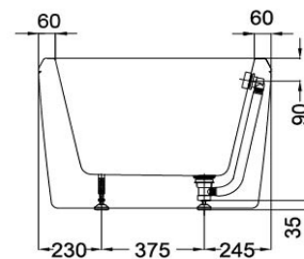

### Product Features

SIZE : 1800 x 850 x 600 mm