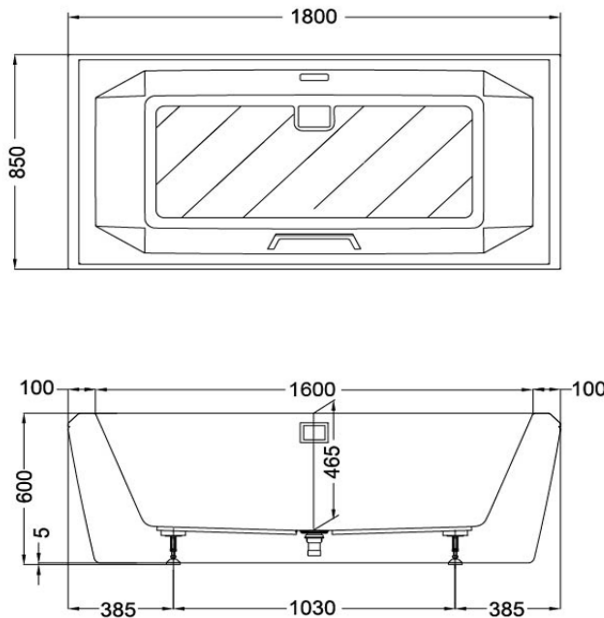

### Product Features

SIZE : 1800 x 850 x 600 mm