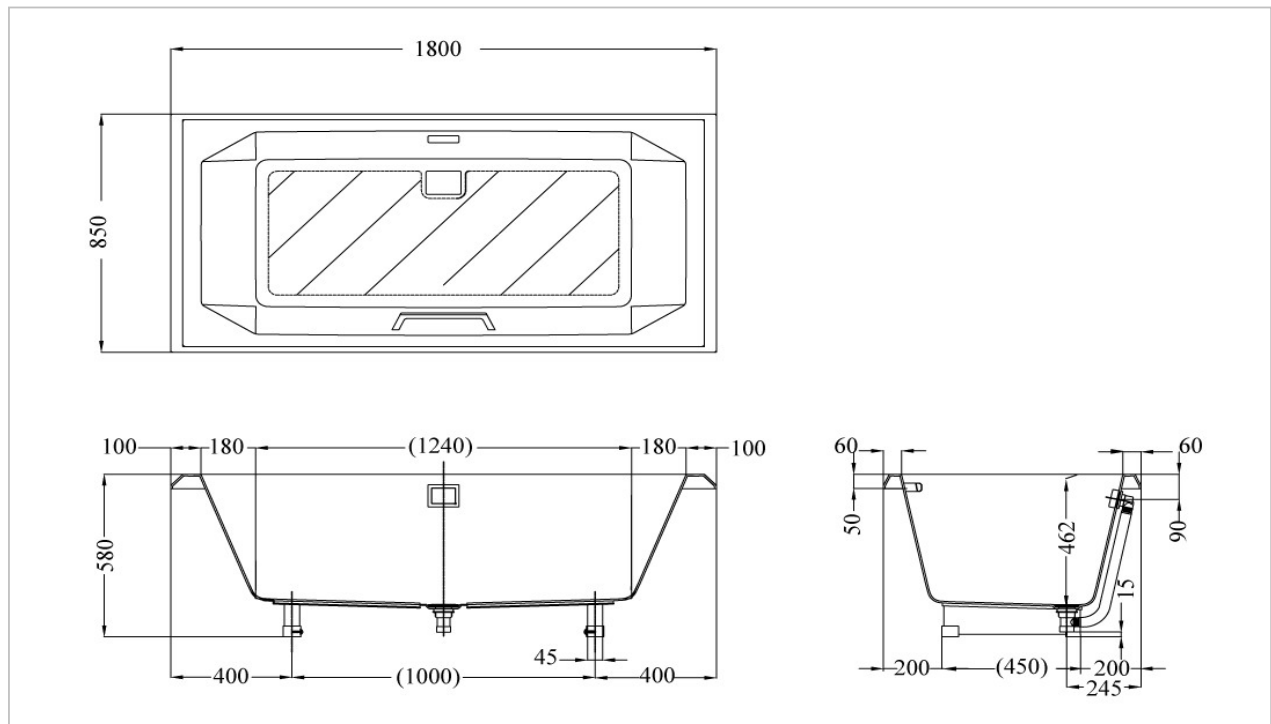

TOTO

BATHTUB

PAY1810HPW
PAY1814HPW

Acrylic Bathtub

Product Features

SIZE : 1800 x 850 x 580 mm

Suggestion Fittings & Parts

Remark : We reserve the right to change some parts for suitability.