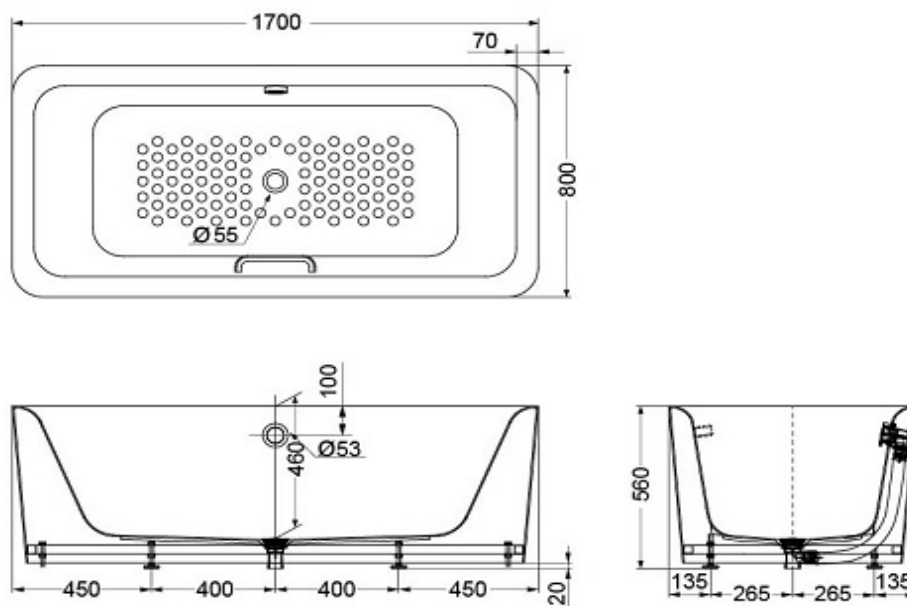

TOTO

BATHTUB

PAY1796HPWE

ACRYLIC

Product Features

- Acrylic
- Free Standing Bathtub with Hand Grip
- Size : 1700W x 800D x 560H mm
- Slip-Resistance Surface
- Waste Fittings Included

Suggestion Fittings & Parts