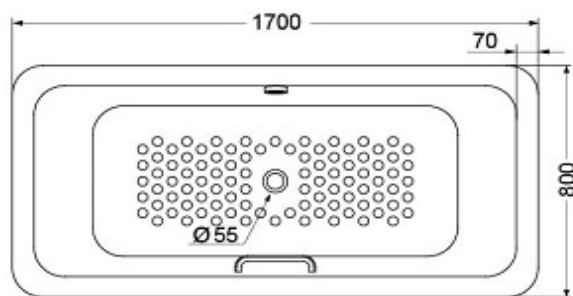

TOTO

BATHTUB

PAY1796HPTE

ACRYLIC

Product Features

Acrylic
Free Standing Bathtub with Hand Grip
Size : 1700W x 800D x 560H mm
Slip-Resistance Surface

Waste Fittings Included

Suggestion Fittings & Parts