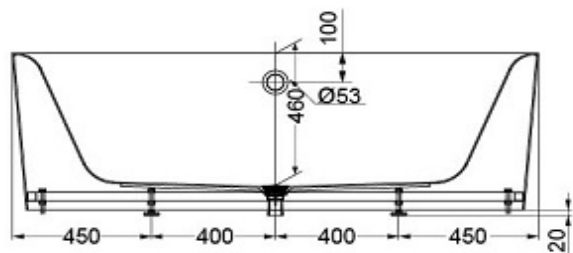

TOTO

BATHTUB

PAY1796HPTE

ACRYLIC

Product Features

Acrylic
Free Standing Bathtub with Hand Grip
Size : 1700W x 800D x 560H mm
Slip-Resistance Surface

Waste Fittings Included

Suggestion Fittings & Parts