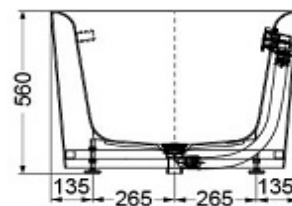

TOTO

BATHTUB

PAY1796HPTE

ACRYLIC

Product Features

Acrylic
Free Standing Bathtub with Hand Grip
Size : 1700W x 800D x 560H mm
Slip-Resistance Surface

Waste Fittings Included

Suggestion Fittings & Parts