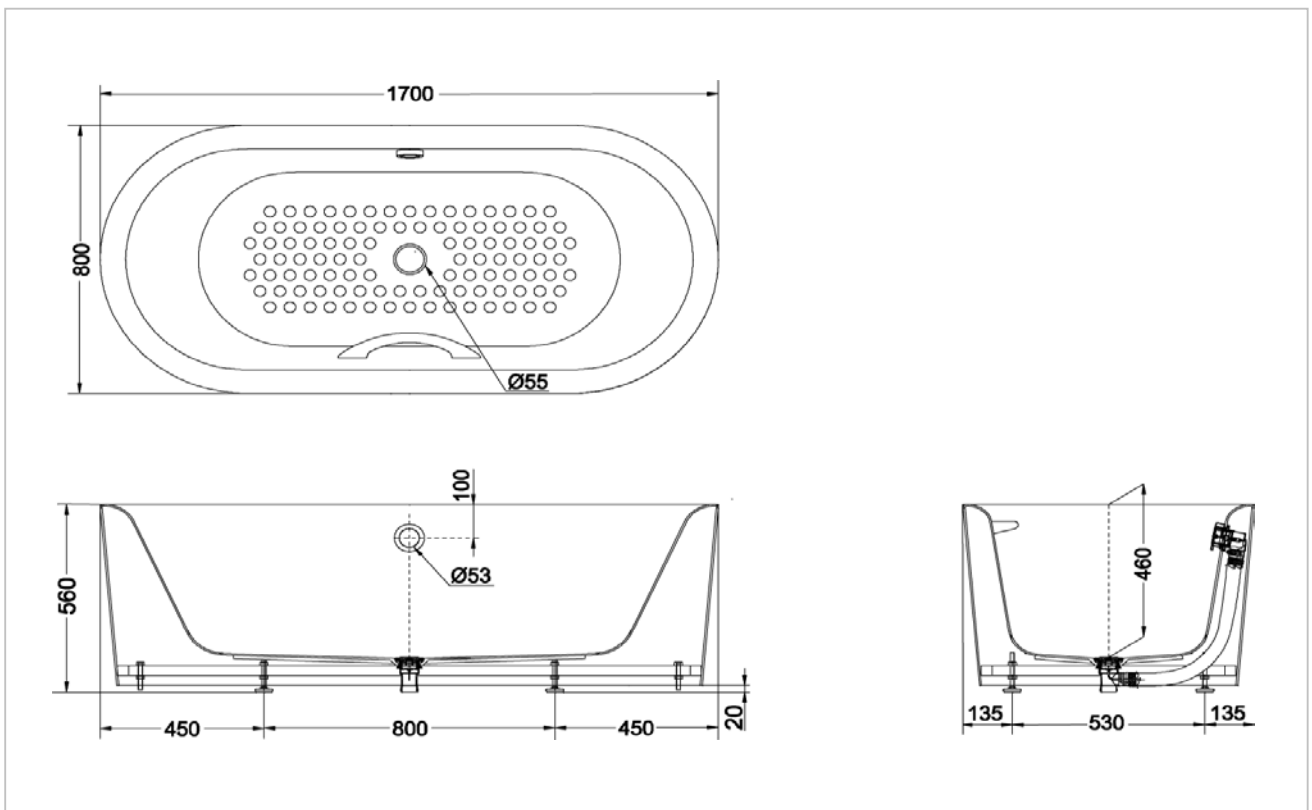

TOTO

BATHTUB

PAY1786CHPWE

ACRYLIC

Product Features

Acrylic
Free Standing Bathtub with Hand Grip
Size : 1700W x 800D x 560H mm
Waste Fittings Included

Suggestion Fittings & Parts

Remark : We reserve the right to change some parts for suitability.