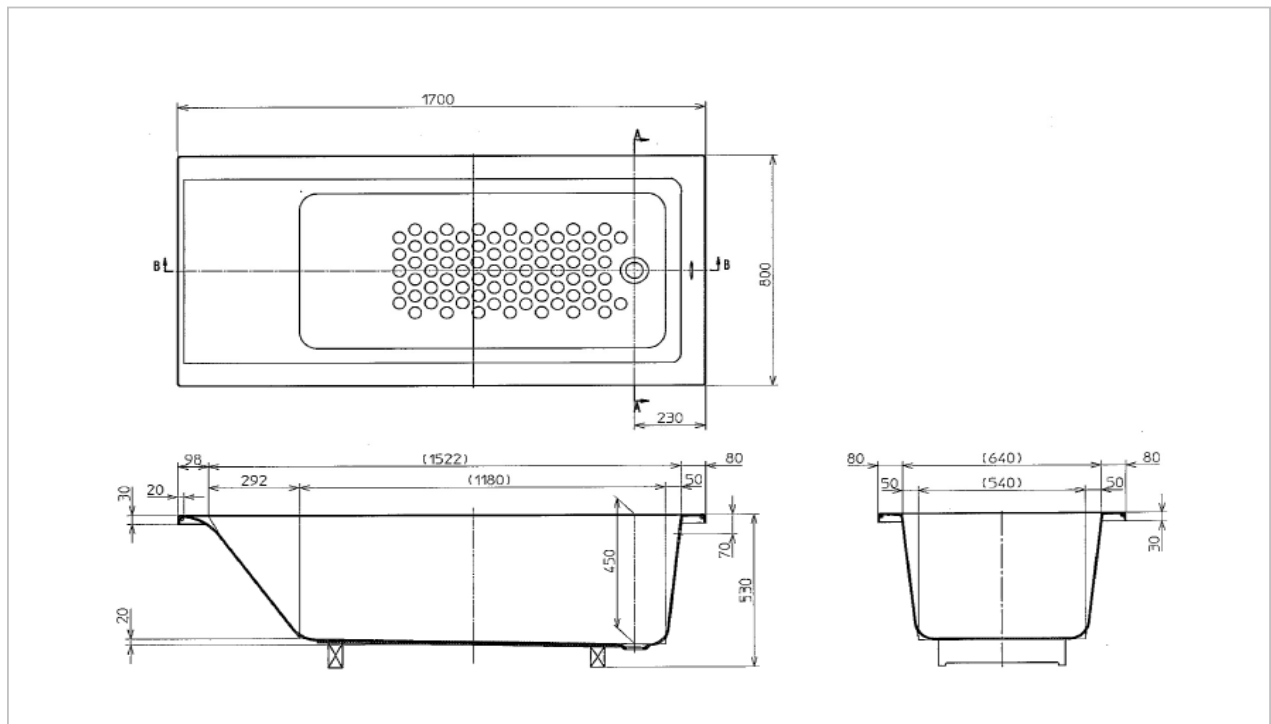

### Product Features

Acrylic Bathtub without Hand Grips  
Size : 1700x750x467 mm