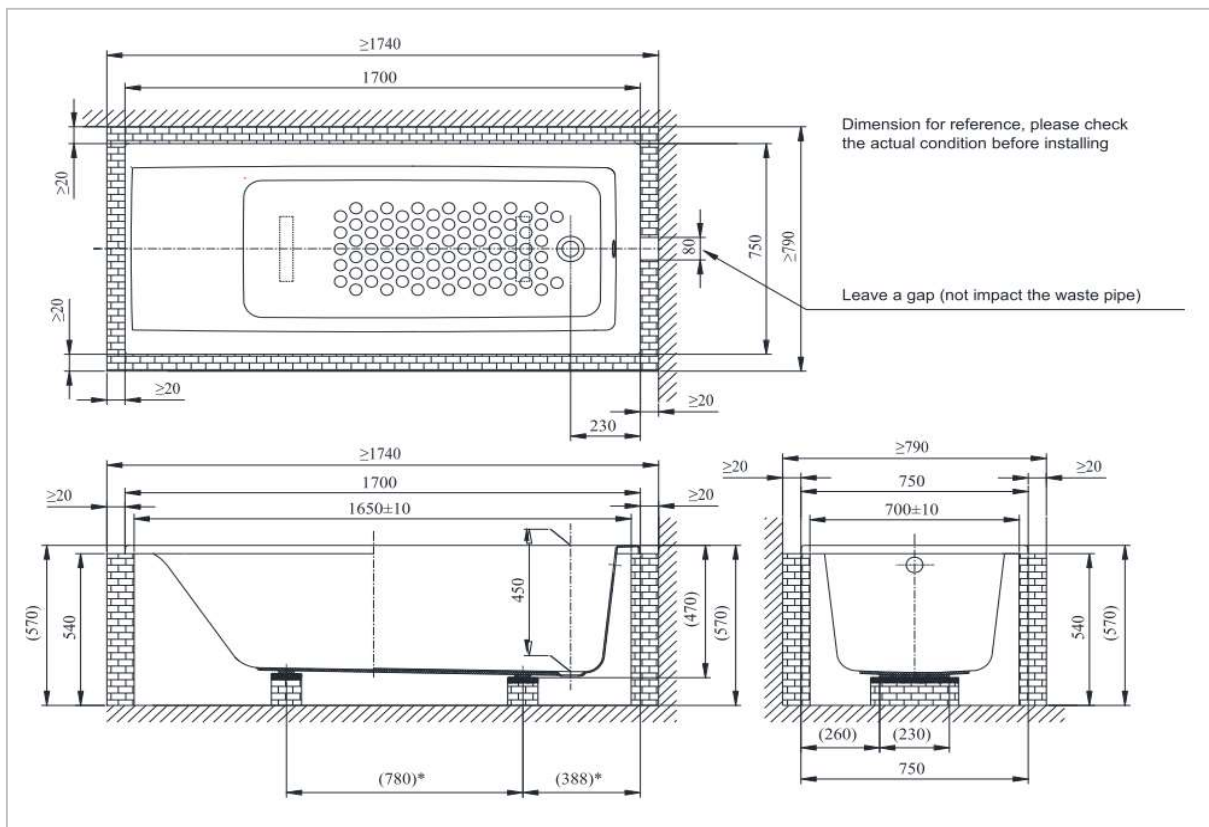

### Product Features

Acrylic Bathtub

Size : 1700W x 750D x 470H mm

Not included Pop-up waste