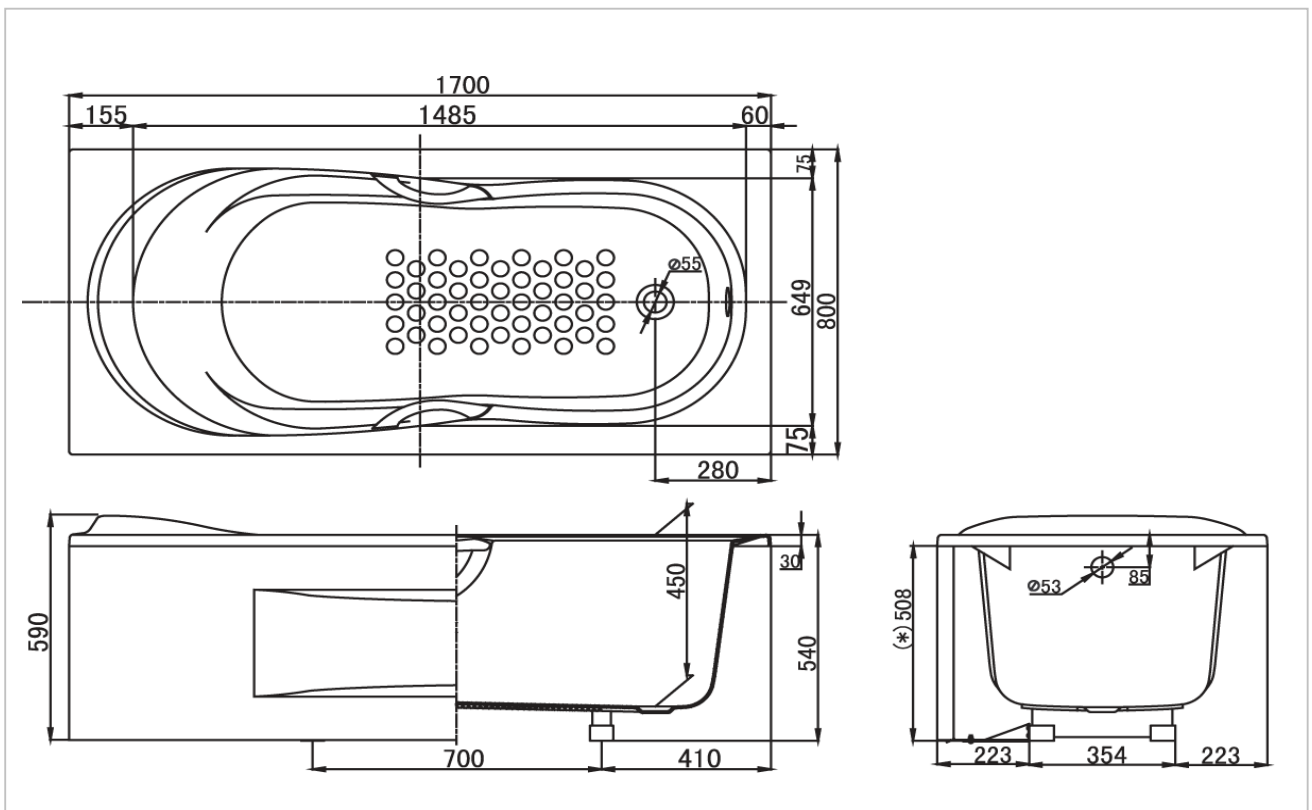

### Product Features

Acrylic Bathtub with Hand Grip

Size : 1700W x 800D x 580H mm

Waste Fittings Included

### PAY1570H

Size : 1500W x 750D x 580H mm

Suggestion Fittings & Parts

Remark : We reserve the right to change some parts for suitability.

TOTO (THAILAND) CO.,LTD  
Bangkok Office : G Tower Grand Rama 9,12th Floor, South Wing, 9 Rama IX Road,  
Huaykwang Sub-district,Huaykwang District, Bangkok. 10310 Thailand  
Tel : +(66)2-117-9520(AUTO) Fax : +(66)2-117-9527  
th.toto.com