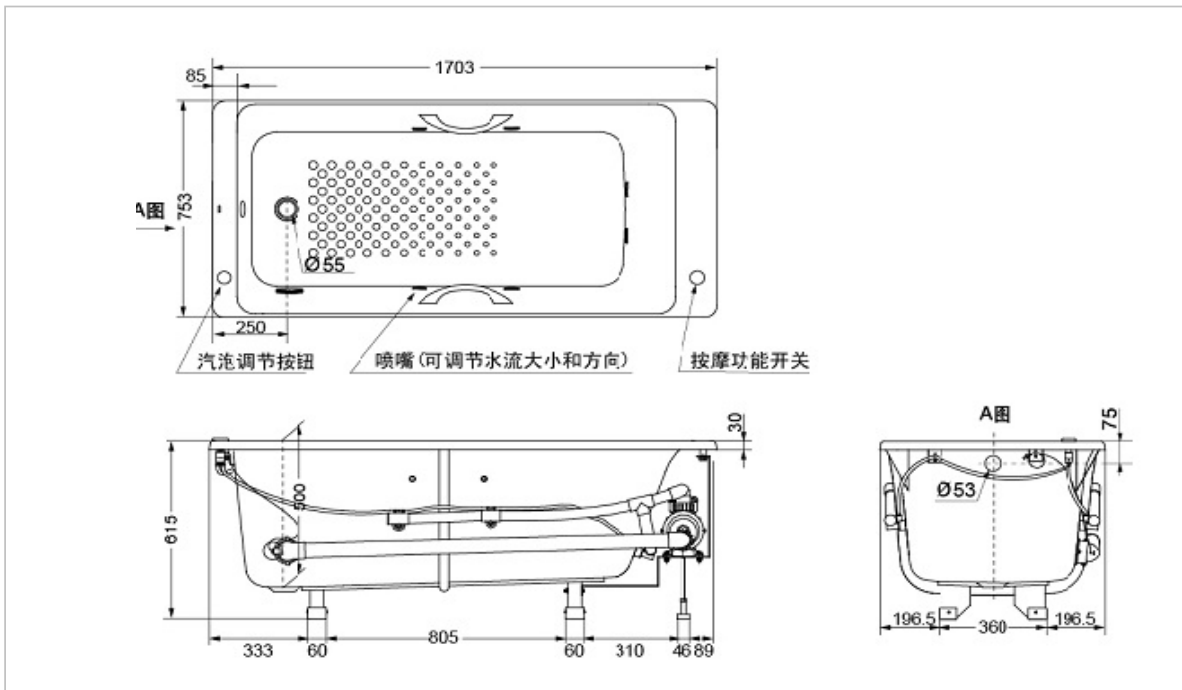

Suggestion Fittings & Parts

Remark : We reserve the right to change some parts for suitability.

TOTO (THAILAND) CO.,LTD

Bangkok Office : 598 Q House Ploenjit Building., G floor., Ploenchit Rd., Lumpini, Pathumwan, Bangkok. 10330 Thailand
Tel : +(66)2-650-9925(AUTO) Fax : +(66)2-650-9923-4
www.toto.co.th